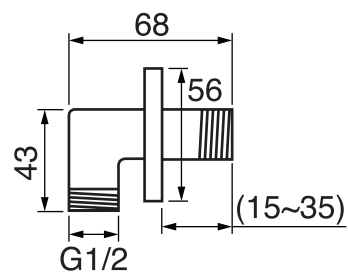

CaBano

Specs Sheet
Fiche technique

QUADRATO #21SD57

Square Shower Design – 2 outlets
Système de douche design carré – 2 sorties

 .99 Chrome

#6019

18" shower arm with square flange

1/2" Male NPT inlet
Sliding flange

Finish: Chrome (#99)

#6076

8" square thin rain head

4 mm in thickness
Easy clean nozzles
High polished stainless steel
2.5 GPM (9.5 L/min.)

Finish: Chrome (#99)

Kuba #75112

Shower rail kit

Includes bar, hose and hand shower
Easy clean nozzles
Flow restricted to 1.5 GPM (5.7 L/min.)

Finish: Chrome (#99)

360 #6038

Square wall supply elbow

1/2" male NPT inlet
Sliding flange

Finish: Chrome (#99)