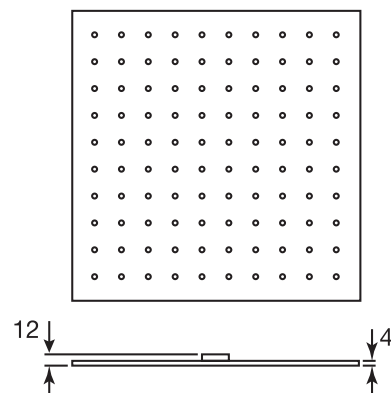

CaBano

Specs Sheet
Fiche technique

QUADRATO #21SD57

Square Shower Design – 2 outlets
Système de douche design carré – 2 sorties

 .99 Chrome

#6019

18" shower arm with square flange

1/2" Male NPT inlet
Sliding flange

Finish: Chrome (#99)

#6076

8" square thin rain head

4 mm in thickness
Easy clean nozzles
High polished stainless steel
2.5 GPM (9.5 L/min.)

Finish: Chrome (#99)

Kuba #75112

Shower rail kit

Includes bar, hose and hand shower
Easy clean nozzles
Flow restricted to 1.5 GPM (5.7 L/min.)

Finish: Chrome (#99)

360 #6038

Square wall supply elbow

1/2" male NPT inlet
Sliding flange

Finish: Chrome (#99)