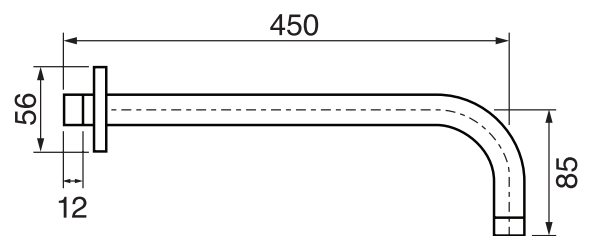

CaBano

Specs Sheet
Fiche technique

QUADRATO #21SD57

Square Shower Design – 2 outlets
Système de douche design carré – 2 sorties

 .99 Chrome

#6019

18" shower arm with square flange

1/2" Male NPT inlet
Sliding flange

Finish: Chrome (#99)

#6076

8" square thin rain head

4 mm in thickness
Easy clean nozzles
High polished stainless steel
2.5 GPM (9.5 L/min.)

Finish: Chrome (#99)

Kuba #75112

Shower rail kit

Includes bar, hose and hand shower
Easy clean nozzles
Flow restricted to 1.5 GPM (5.7 L/min.)

Finish: Chrome (#99)

360 #6038

Square wall supply elbow

1/2" male NPT inlet
Sliding flange

Finish: Chrome (#99)