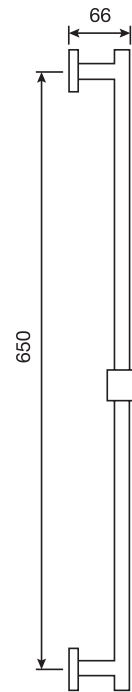

CaBano

Specs Sheet
Fiche technique

QUADRATO #21SD57

Square Shower Design – 2 outlets
Système de douche design carré – 2 sorties

 .99 Chrome

#6019

18" shower arm with square flange

1/2" Male NPT inlet
Sliding flange

Finish: Chrome (#99)

#6076

8" square thin rain head

4 mm in thickness
Easy clean nozzles
High polished stainless steel
2.5 GPM (9.5 L/min.)

Finish: Chrome (#99)

Kuba #75112

Shower rail kit

Includes bar, hose and hand shower
Easy clean nozzles
Flow restricted to 1.5 GPM (5.7 L/min.)

Finish: Chrome (#99)

360 #6038

Square wall supply elbow

1/2" male NPT inlet
Sliding flange

Finish: Chrome (#99)