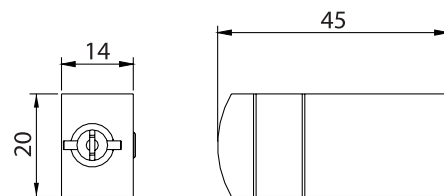

Sense #2601

Robe hook

Finish: Chrome (#99)