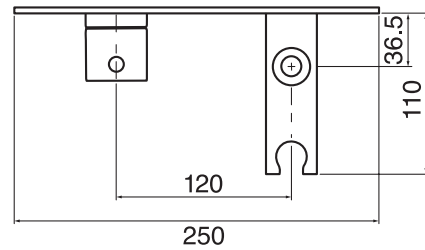

## Smart #27050

Intimacy shower

Thermostatic temp control  
Safety shut off – turn hand sprayer hook for on-off  
On-off trigger on sprayer  
Includes rough-in  
Extension available

Finish: Chrome (#99)