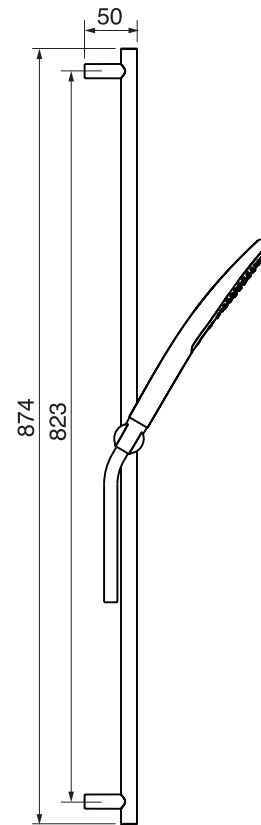

CaBano

Specs Sheet
Fiche technique

SMART #27SD30C

Round Shower Design – 2 outlets
Système de douche design rond – 2 sorties

 .99 Chrome

#6006

6" ceiling arm with round flange

1/2" Male NPT inlet
Sliding flange

Finish: Chrome (#99)

Kuky #6063

Square with rounded corners rain head

15 mm in thickness
Easy clean nozzles
ABS chrome plated
2.5 GPM (9.5 L/min.)

Finish: Chrome (#99)

#75118

Shower rail kit

Includes bar, hose and hand shower
2 position spray
Easy clean nozzles
2.5 GPM (9.5 L/min.)

Finish: Chrome (#99)

#6032

Round wall supply elbow

1/2" female inlet

Finish: Chrome (#99)