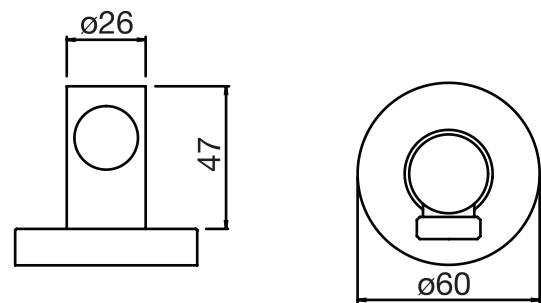

CaBano

Specs Sheet
Fiche technique

SMART #27SD30C

Round Shower Design – 2 outlets
Système de douche design rond – 2 sorties

 .99 Chrome

#6006

6" ceiling arm with round flange

1/2" Male NPT inlet
Sliding flange

Finish: Chrome (#99)

Kuky #6063

Square with rounded corners rain head

15 mm in thickness
Easy clean nozzles
ABS chrome plated
2.5 GPM (9.5 L/min.)

Finish: Chrome (#99)

#75118

Shower rail kit

Includes bar, hose and hand shower
2 position spray
Easy clean nozzles
2.5 GPM (9.5 L/min.)

Finish: Chrome (#99)

#6032

Round wall supply elbow

1/2" female inlet

Finish: Chrome (#99)