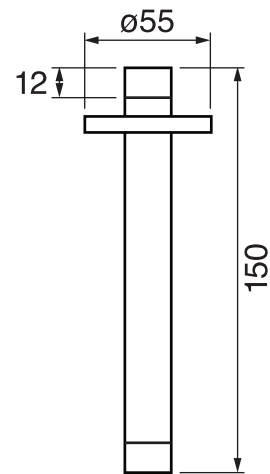

CaBano

Specs Sheet
Fiche technique

SMART #27SD30C

Round Shower Design – 2 outlets
Système de douche design rond – 2 sorties

 .99 Chrome

#6006

6" ceiling arm with round flange

1/2" Male NPT inlet
Sliding flange

Finish: Chrome (#99)

Kuky #6063

Square with rounded corners rain head

15 mm in thickness
Easy clean nozzles
ABS chrome plated
2.5 GPM (9.5 L/min.)

Finish: Chrome (#99)

#75118

Shower rail kit

Includes bar, hose and hand shower
2 position spray
Easy clean nozzles
2.5 GPM (9.5 L/min.)

Finish: Chrome (#99)

#6032

Round wall supply elbow

1/2" female inlet

Finish: Chrome (#99)