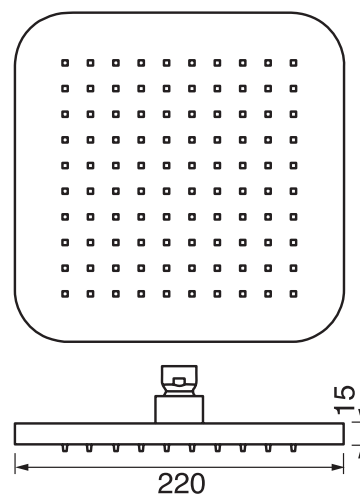

CaBano

Specs Sheet
Fiche technique

SMART #27SD30C

Round Shower Design – 2 outlets
Système de douche design rond – 2 sorties

 .99 Chrome

#6006

6" ceiling arm with round flange

1/2" Male NPT inlet
Sliding flange

Finish: Chrome (#99)

Kuky #6063

Square with rounded corners rain head

15 mm in thickness
Easy clean nozzles
ABS chrome plated
2.5 GPM (9.5 L/min.)

Finish: Chrome (#99)

#75118

Shower rail kit

Includes bar, hose and hand shower
2 position spray
Easy clean nozzles
2.5 GPM (9.5 L/min.)

Finish: Chrome (#99)

#6032

Round wall supply elbow

1/2" female inlet

Finish: Chrome (#99)