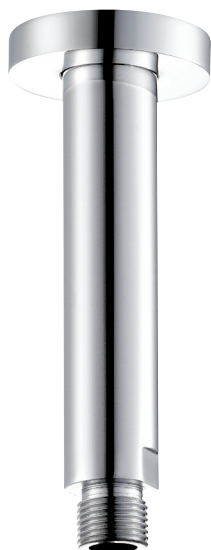

CaBano

Specs Sheet
Fiche technique

SMART #27SD32C

Round Shower Design – 2 outlets
Système de douche design rond – 2 sorties

 .99 Chrome

#6006

6" ceiling arm with round flange

1/2" Male NPT inlet
Sliding flange

Finish: Chrome (#99)

Kuky #6063

Square with rounded corners rain head

15 mm in thickness
Easy clean nozzles
ABS chrome plated
2.5 GPM (9.5 L/min.)

Finish: Chrome (#99)

#75118

Shower rail kit

Includes bar, hose and hand shower
2 position spray
Easy clean nozzles
2.5 GPM (9.5 L/min.)

Finish: Chrome (#99)

#6032

Round wall supply elbow

1/2" female inlet

Finish: Chrome (#99)