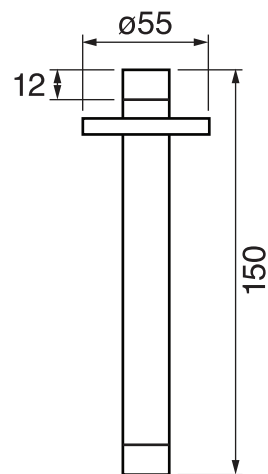

CaBano

Specs Sheet
Fiche technique

SMART #27SD32C

Round Shower Design – 2 outlets
Système de douche design rond – 2 sorties

 .99 Chrome

#6006

6" ceiling arm with round flange

1/2" Male NPT inlet
Sliding flange

Finish: Chrome (#99)

Kuky #6063

Square with rounded corners rain head

15 mm in thickness
Easy clean nozzles
ABS chrome plated
2.5 GPM (9.5 L/min.)

Finish: Chrome (#99)

#75118

Shower rail kit

Includes bar, hose and hand shower
2 position spray
Easy clean nozzles
2.5 GPM (9.5 L/min.)

Finish: Chrome (#99)

#6032

Round wall supply elbow

1/2" female inlet

Finish: Chrome (#99)