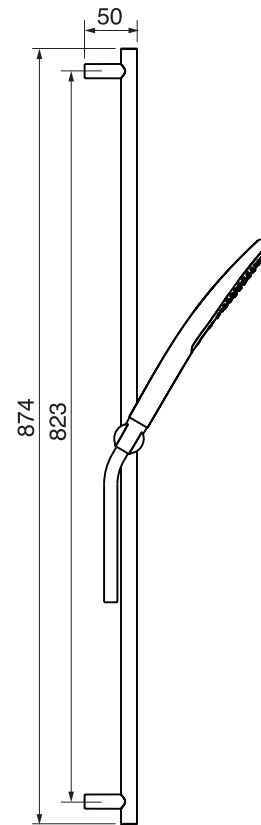

CaBano

Specs Sheet
Fiche technique

SMART #27SD32C

Round Shower Design – 2 outlets
Système de douche design rond – 2 sorties

 .99 Chrome

#6006

6" ceiling arm with round flange

1/2" Male NPT inlet
Sliding flange

Finish: Chrome (#99)

Kuky #6063

Square with rounded corners rain head

15 mm in thickness
Easy clean nozzles
ABS chrome plated
2.5 GPM (9.5 L/min.)

Finish: Chrome (#99)

#75118

Shower rail kit

Includes bar, hose and hand shower
2 position spray
Easy clean nozzles
2.5 GPM (9.5 L/min.)

Finish: Chrome (#99)

#6032

Round wall supply elbow

1/2" female inlet

Finish: Chrome (#99)