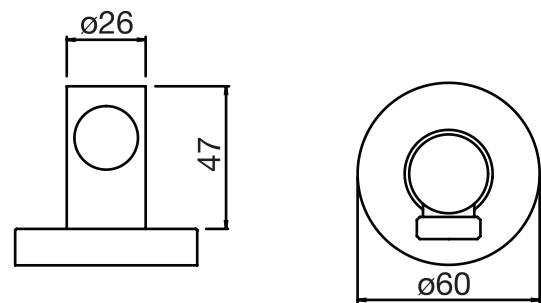

CaBano

Specs Sheet
Fiche technique

SMART #27SD32C

Round Shower Design – 2 outlets
Système de douche design rond – 2 sorties

 .99 Chrome

#6006

6" ceiling arm with round flange

1/2" Male NPT inlet
Sliding flange

Finish: Chrome (#99)

Kuky #6063

Square with rounded corners rain head

15 mm in thickness
Easy clean nozzles
ABS chrome plated
2.5 GPM (9.5 L/min.)

Finish: Chrome (#99)

#75118

Shower rail kit

Includes bar, hose and hand shower
2 position spray
Easy clean nozzles
2.5 GPM (9.5 L/min.)

Finish: Chrome (#99)

#6032

Round wall supply elbow

1/2" female inlet

Finish: Chrome (#99)