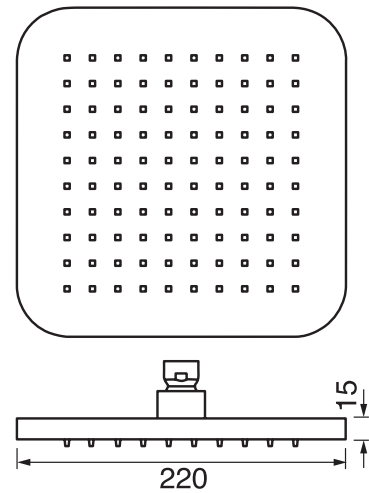

CaBano

Specs Sheet
Fiche technique

SMART #27SD32C

Round Shower Design – 2 outlets
Système de douche design rond – 2 sorties

 .99 Chrome

#6006

6" ceiling arm with round flange

1/2" Male NPT inlet
Sliding flange

Finish: Chrome (#99)

Kuky #6063

Square with rounded corners rain head

15 mm in thickness
Easy clean nozzles
ABS chrome plated
2.5 GPM (9.5 L/min.)

Finish: Chrome (#99)

#75118

Shower rail kit

Includes bar, hose and hand shower
2 position spray
Easy clean nozzles
2.5 GPM (9.5 L/min.)

Finish: Chrome (#99)

#6032

Round wall supply elbow

1/2" female inlet

Finish: Chrome (#99)