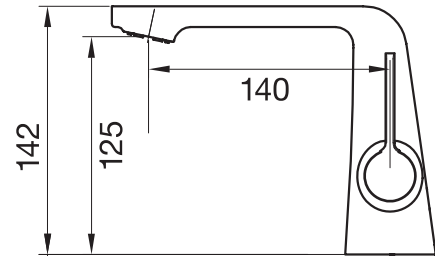

Generation #28108D

Widespread basin faucet

Lead free brass
Includes push drain
1.75 GPM (6.6 L/min.)

Finish: Chrome (#99)