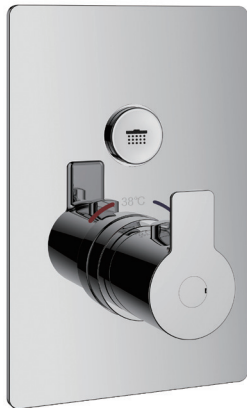

H3O #30401

PushGo thermostatic valve and trim set – 1 control

Thermostatic valve with PushGo technology – 1 control
Includes rough-in
Instant flow when on
5 GPM (18.9 L/min.)

Finish: Chrome (#99)