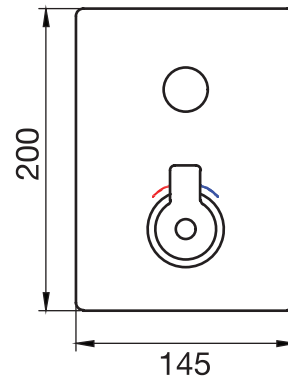

H3O #30401

PushGo thermostatic valve and trim set – 1 control

Thermostatic valve with PushGo technology – 1 control
Includes rough-in
Instant flow when on
5 GPM (18.9 L/min.)

Finish: Chrome (#99)