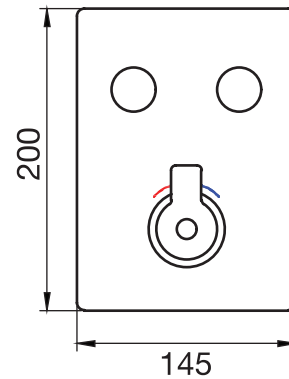

CaBano

Specs Sheet
Fiche technique

H30 #30SD30C

Square Shower Design – 2 outlets
Système de douche design carré – 2 sorties

 .99 Chrome

H3O #30402

PushGo thermostatic valve and trim set – 2 controls

Thermostatic valve with PushGo technology – 2 controls
Multiple outlets can be run simultaneously
Includes rough-in
Instant flow when on
5 GPM (18.9 L/min.)

Finish: Chrome (#99)

#6006

6" ceiling arm with round flange

1/2" Male NPT inlet
Sliding flange

Finish: Chrome (#99)

Kuky #6063

Square with rounded corners rain head

15 mm in thickness
Easy clean nozzles
ABS chrome plated
2.5 GPM (9.5 L/min.)

Finish: Chrome (#99)

#75118

Shower rail kit

Includes bar, hose and hand shower
2 position spray
Easy clean nozzles
2.5 GPM (9.5 L/min.)

Finish: Chrome (#99)

#6032

Round wall supply elbow

1/2" female inlet