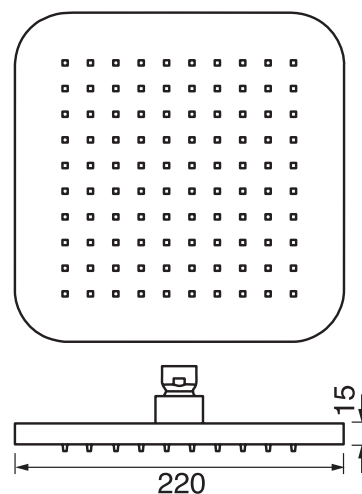

CaBano

Specs Sheet
Fiche technique

H30 #30SD30C

Square Shower Design – 2 outlets
Système de douche design carré – 2 sorties

 .99 Chrome

H3O #30402

PushGo thermostatic valve and trim set – 2 controls

Thermostatic valve with PushGo technology – 2 controls
Multiple outlets can be run simultaneously
Includes rough-in
Instant flow when on
5 GPM (18.9 L/min.)

Finish: Chrome (#99)

#6006

6" ceiling arm with round flange

1/2" Male NPT inlet
Sliding flange

Finish: Chrome (#99)

Kuky #6063

Square with rounded corners rain head

15 mm in thickness
Easy clean nozzles
ABS chrome plated
2.5 GPM (9.5 L/min.)

Finish: Chrome (#99)

#75118

Shower rail kit

Includes bar, hose and hand shower
2 position spray
Easy clean nozzles
2.5 GPM (9.5 L/min.)

Finish: Chrome (#99)

#6032

Round wall supply elbow

1/2" female inlet