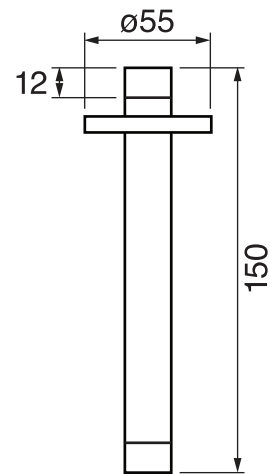

CaBano

Specs Sheet
Fiche technique

H30 #30SD30C

Square Shower Design – 2 outlets
Système de douche design carré – 2 sorties

 .99 Chrome

H3O #30402

PushGo thermostatic valve and trim set – 2 controls

Thermostatic valve with PushGo technology – 2 controls
Multiple outlets can be run simultaneously
Includes rough-in
Instant flow when on
5 GPM (18.9 L/min.)

Finish: Chrome (#99)

#6006

6" ceiling arm with round flange

1/2" Male NPT inlet
Sliding flange

Finish: Chrome (#99)

Kuky #6063

Square with rounded corners rain head

15 mm in thickness
Easy clean nozzles
ABS chrome plated
2.5 GPM (9.5 L/min.)

Finish: Chrome (#99)

#75118

Shower rail kit

Includes bar, hose and hand shower
2 position spray
Easy clean nozzles
2.5 GPM (9.5 L/min.)

Finish: Chrome (#99)

#6032

Round wall supply elbow

1/2" female inlet