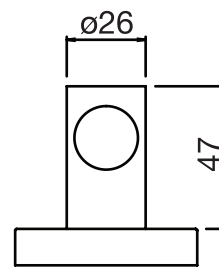

CaBano

Specs Sheet
Fiche technique

H30 #30SD30C

Square Shower Design – 2 outlets
Système de douche design carré – 2 sorties

 .99 Chrome

H3O #30402

PushGo thermostatic valve and trim set – 2 controls

Thermostatic valve with PushGo technology – 2 controls
Multiple outlets can be run simultaneously
Includes rough-in
Instant flow when on
5 GPM (18.9 L/min.)

Finish: Chrome (#99)

#75118

Shower rail kit

Includes bar, hose and hand shower
2 position spray
Easy clean nozzles
2.5 GPM (9.5 L/min.)

Finish: Chrome (#99)

#6032

Round wall supply elbow

1/2" female inlet