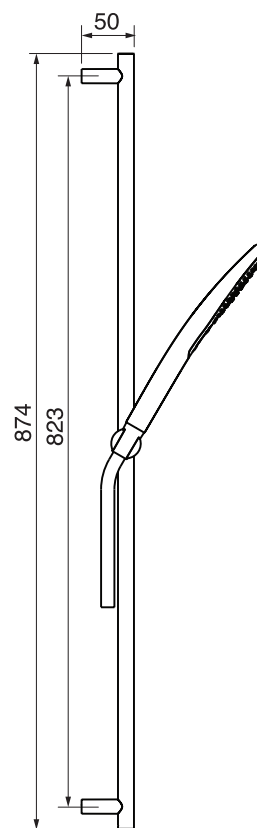

CaBano

Specs Sheet
Fiche technique

H30 #30SD30C

Square Shower Design – 2 outlets
Système de douche design carré – 2 sorties

 .99 Chrome

H3O #30402

PushGo thermostatic valve and trim set – 2 controls

Thermostatic valve with PushGo technology – 2 controls
Multiple outlets can be run simultaneously
Includes rough-in
Instant flow when on
5 GPM (18.9 L/min.)

Finish: Chrome (#99)

#6006

6" ceiling arm with round flange

1/2" Male NPT inlet
Sliding flange

Finish: Chrome (#99)

Kuky #6063

Square with rounded corners rain head

15 mm in thickness
Easy clean nozzles
ABS chrome plated
2.5 GPM (9.5 L/min.)

Finish: Chrome (#99)

#75118

Shower rail kit

Includes bar, hose and hand shower
2 position spray
Easy clean nozzles
2.5 GPM (9.5 L/min.)

Finish: Chrome (#99)

#6032

Round wall supply elbow

1/2" female inlet