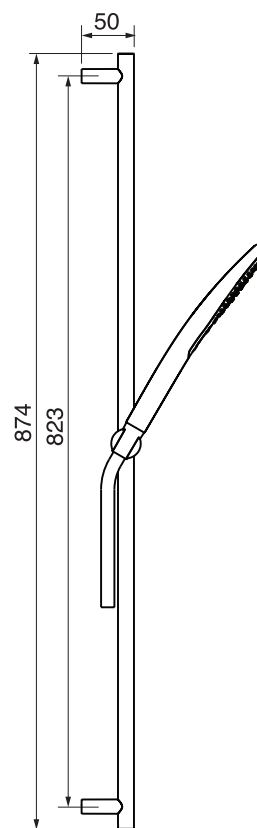

## H30 #30SD30

Square Shower Design – 2 outlets  
Système de douche design carré – 2 sorties

 .99 Chrome

## #6018

18" shower arm with round flange

1/2" Male NPT inlet  
Sliding flange

Finish: Chrome (#99)

## Kuky #6063

Square with rounded corners rain head

15 mm in thickness  
Easy clean nozzles  
ABS chrome plated  
2.5 GPM (9.5 L/min.)

Finish: Chrome (#99)

## #75118

Shower rail kit

Includes bar, hose and hand shower  
2 position spray  
Easy clean nozzles  
2.5 GPM (9.5 L/min.)

Finish: Chrome (#99)