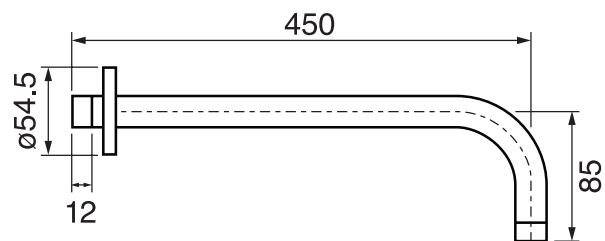

#6018

18" shower arm with round flange

1/2" Male NPT inlet
Sliding flange

Finish: Chrome (#99)