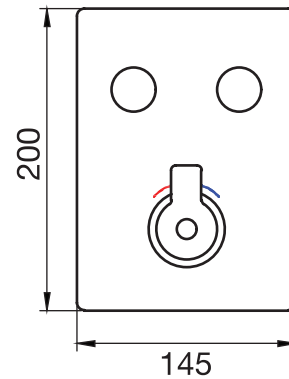

## H30 #30SD30

Square Shower Design – 2 outlets  
Système de douche design carré – 2 sorties

 .99 Chrome

## H3O #30402

PushGo thermostatic valve and trim set – 2 controls

Thermostatic valve with PushGo technology – 2 controls  
Multiple outlets can be run simultaneously  
Includes rough-in  
Instant flow when on  
5 GPM (18.9 L/min.)