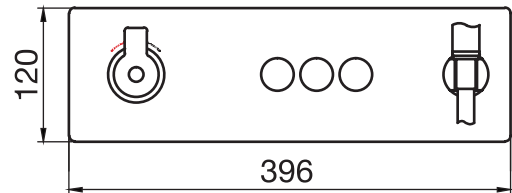

## H30 #30SD31

Square Shower Design – 3 outlets  
Système de douche design carré – 3 sorties

 .99 Chrome

## H30 #6067

Wall mount rain head

Ceiling arm included  
2 function rain shower with rain stream  
Easy clean nozzles  
2 GPM (7.5 L/min.)

Finish: Chrome (#99)

## H3O #30413

Thermostatic wall mount shower mixer with hand shower – 3 functions

3 control thermostatic mixer with PushGo technology  
Includes rough-in  
Multiple outlets can be run simultaneously  
Instant flow when on  
5 GPM (18.9 L/min.)