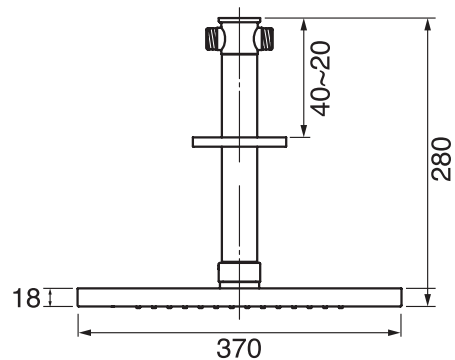

## H30 #30SD31

Square Shower Design – 3 outlets  
Système de douche design carré – 3 sorties

 .99 Chrome

## H30 #6067

Wall mount rain head

Ceiling arm included  
2 function rain shower with rain stream  
Easy clean nozzles  
2 GPM (7.5 L/min.)

Finish: Chrome (#99)