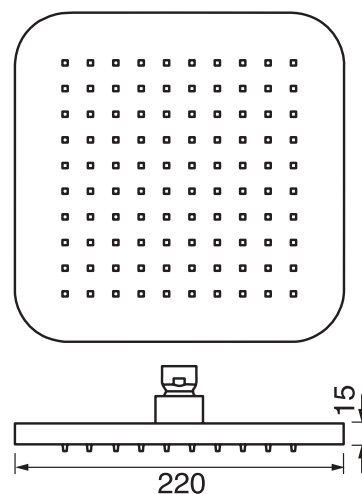

CaBano

Specs Sheet
Fiche technique

H30 #30SD33

Square Shower Design – 3 outlets
Système de douche design carré – 3 sorties

 .99 Chrome

H3O #30403

PushGo thermostatic valve and trim set – 3 controls

Thermostatic valve with PushGo technology – 3 controls
Multiple outlets can be run simultaneously
Includes rough-in
Instant flow when on
5 GPM (18.9 L/min.)

Finish: Chrome (#99)

#6018

18" shower arm with round flange

1/2" Male NPT inlet
Sliding flange

Finish: Chrome (#99)

Kuky #6063

Square with rounded corners rain head

15 mm in thickness
Easy clean nozzles
ABS chrome plated
2.5 GPM (9.5 L/min.)

Finish: Chrome (#99)

#75118

Shower rail kit

Includes bar, hose and hand shower
2 position spray
Easy clean nozzles
2.5 GPM (9.5 L/min.)

Finish: Chrome (#99)

#6032

Round wall supply elbow

1/2" female inlet

Finish: Chrome (#99)

Generation #4938

Tub spout

1/2" male NPT inlet

Finish: Chrome (#99)