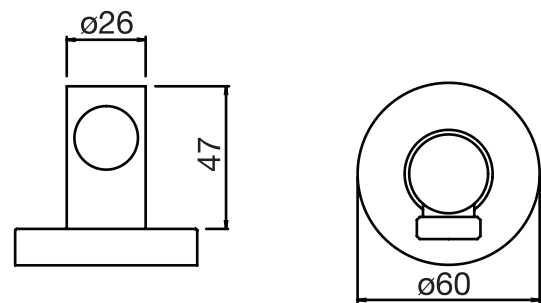

CaBano

Specs Sheet
Fiche technique

H30 #30SD33

Square Shower Design – 3 outlets
Système de douche design carré – 3 sorties

 .99 Chrome

H3O #30403

PushGo thermostatic valve and trim set – 3 controls

Thermostatic valve with PushGo technology – 3 controls
Multiple outlets can be run simultaneously
Includes rough-in
Instant flow when on
5 GPM (18.9 L/min.)

Finish: Chrome (#99)

#6018

18" shower arm with round flange

1/2" Male NPT inlet
Sliding flange

Finish: Chrome (#99)

Kuky #6063

Square with rounded corners rain head

15 mm in thickness
Easy clean nozzles
ABS chrome plated
2.5 GPM (9.5 L/min.)

Finish: Chrome (#99)

#75118

Shower rail kit

Includes bar, hose and hand shower
2 position spray
Easy clean nozzles
2.5 GPM (9.5 L/min.)

Finish: Chrome (#99)

#6032

Round wall supply elbow

1/2" female inlet

Finish: Chrome (#99)

Generation #4938

Tub spout

1/2" male NPT inlet

Finish: Chrome (#99)