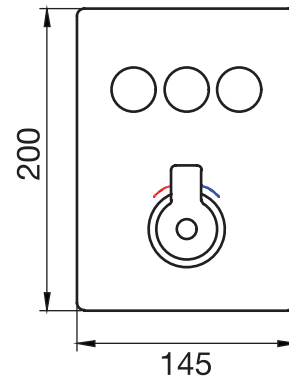

CaBano

Specs Sheet
Fiche technique

H30 #30SD33

Square Shower Design – 3 outlets
Système de douche design carré – 3 sorties

 .99 Chrome

H3O #30403

PushGo thermostatic valve and trim set – 3 controls

Thermostatic valve with PushGo technology – 3 controls
Multiple outlets can be run simultaneously
Includes rough-in
Instant flow when on
5 GPM (18.9 L/min.)

Finish: Chrome (#99)

#6018

18" shower arm with round flange

1/2" Male NPT inlet
Sliding flange

Finish: Chrome (#99)

Kuky #6063

Square with rounded corners rain head

15 mm in thickness
Easy clean nozzles
ABS chrome plated
2.5 GPM (9.5 L/min.)

Finish: Chrome (#99)

#75118

Shower rail kit

Includes bar, hose and hand shower
2 position spray
Easy clean nozzles
2.5 GPM (9.5 L/min.)

Finish: Chrome (#99)

#6032

Round wall supply elbow

1/2" female inlet

Finish: Chrome (#99)

Generation #4938

Tub spout

1/2" male NPT inlet

Finish: Chrome (#99)