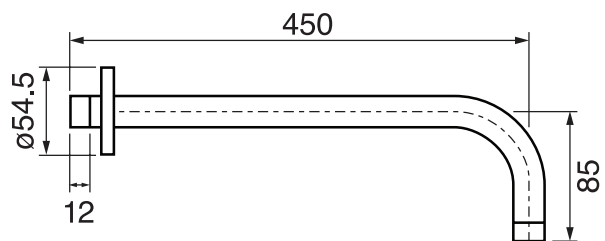

CaBano

Specs Sheet
Fiche technique

H30 #30SD33

Square Shower Design – 3 outlets
Système de douche design carré – 3 sorties

 .99 Chrome

H3O #30403

PushGo thermostatic valve and trim set – 3 controls

Thermostatic valve with PushGo technology – 3 controls
Multiple outlets can be run simultaneously
Includes rough-in
Instant flow when on
5 GPM (18.9 L/min.)

Finish: Chrome (#99)

#6018

18" shower arm with round flange

1/2" Male NPT inlet
Sliding flange

Finish: Chrome (#99)

Kuky #6063

Square with rounded corners rain head

15 mm in thickness
Easy clean nozzles
ABS chrome plated
2.5 GPM (9.5 L/min.)

Finish: Chrome (#99)

#75118

Shower rail kit

Includes bar, hose and hand shower
2 position spray
Easy clean nozzles
2.5 GPM (9.5 L/min.)

Finish: Chrome (#99)

#6032

Round wall supply elbow

1/2" female inlet

Finish: Chrome (#99)

Generation #4938

Tub spout

1/2" male NPT inlet

Finish: Chrome (#99)