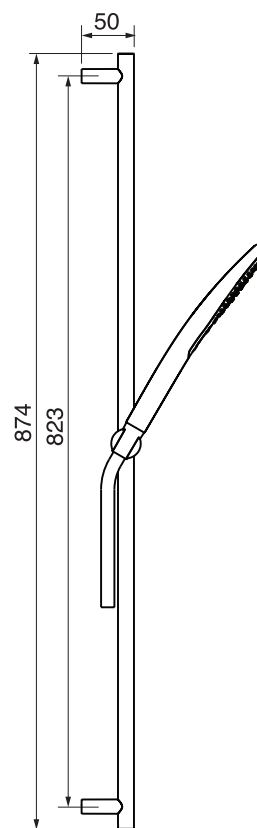

CaBano

Specs Sheet
Fiche technique

H30 #30SD33

Square Shower Design – 3 outlets
Système de douche design carré – 3 sorties

 .99 Chrome

H3O #30403

PushGo thermostatic valve and trim set – 3 controls

Thermostatic valve with PushGo technology – 3 controls
Multiple outlets can be run simultaneously
Includes rough-in
Instant flow when on
5 GPM (18.9 L/min.)

Finish: Chrome (#99)

#6018

18" shower arm with round flange

1/2" Male NPT inlet
Sliding flange

Finish: Chrome (#99)

Kuky #6063

Square with rounded corners rain head

15 mm in thickness
Easy clean nozzles
ABS chrome plated
2.5 GPM (9.5 L/min.)

Finish: Chrome (#99)

#75118

Shower rail kit

Includes bar, hose and hand shower
2 position spray
Easy clean nozzles
2.5 GPM (9.5 L/min.)

Finish: Chrome (#99)

#6032

Round wall supply elbow

1/2" female inlet

Finish: Chrome (#99)

Generation #4938

Tub spout

1/2" male NPT inlet

Finish: Chrome (#99)