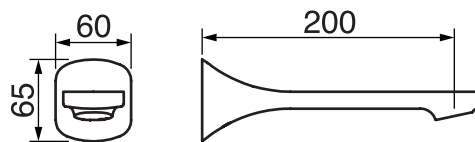

CaBano

Specs Sheet
Fiche technique

H30 #30SD33

Square Shower Design – 3 outlets
Système de douche design carré – 3 sorties

 .99 Chrome

H3O #30403

PushGo thermostatic valve and trim set – 3 controls

Thermostatic valve with PushGo technology – 3 controls
Multiple outlets can be run simultaneously
Includes rough-in
Instant flow when on
5 GPM (18.9 L/min.)

Finish: Chrome (#99)

#75118

Shower rail kit

Includes bar, hose and hand shower
2 position spray
Easy clean nozzles
2.5 GPM (9.5 L/min.)

Finish: Chrome (#99)

#6032

Round wall supply elbow

1/2" female inlet

Finish: Chrome (#99)

Generation #4938

Tub spout

1/2" male NPT inlet

Finish: Chrome (#99)