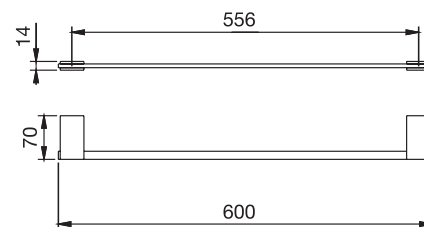

Element #3324

24" towel bar

Finish: Chrome (#99)