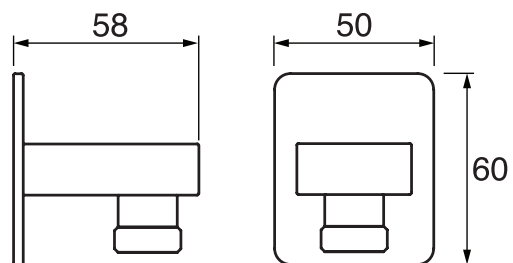

ARONA #33SD30C

Square Shower Design – 2 outlets
Système de douche design carré – 2 sorties

 .99 Chrome

#6007

6" ceiling arm with square flange

1/2" Male NPT inlet
Sliding flange

Finish: Chrome (#99)

Kuky #6063

Square with rounded corners rain head

15 mm in thickness
Easy clean nozzles
ABS chrome plated
2.5 GPM (9.5 L/min.)

Finish: Chrome (#99)

#75117

Shower rail kit

Includes bar, hose and hand shower
Single spray hand shower
Easy clean nozzles
2 GPM (7.5 L/min.)

Finish: Chrome (#99)

Lina #6029

Wall supply elbow

1/2" male NPT inlet
Easy slide installation

Finish: Chrome (#99)