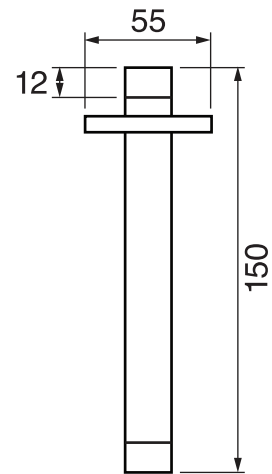

ARONA #33SD30C

Square Shower Design – 2 outlets
Système de douche design carré – 2 sorties

 .99 Chrome

#6007

6" ceiling arm with square flange

1/2" Male NPT inlet
Sliding flange

Finish: Chrome (#99)

Kuky #6063

Square with rounded corners rain head

15 mm in thickness
Easy clean nozzles
ABS chrome plated
2.5 GPM (9.5 L/min.)

Finish: Chrome (#99)

#75117

Shower rail kit

Includes bar, hose and hand shower
Single spray hand shower
Easy clean nozzles
2 GPM (7.5 L/min.)

Finish: Chrome (#99)

Lina #6029

Wall supply elbow

1/2" male NPT inlet
Easy slide installation

Finish: Chrome (#99)