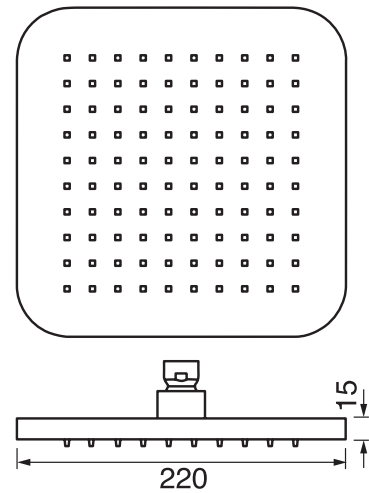

ARONA #33SD30C

Square Shower Design – 2 outlets
Système de douche design carré – 2 sorties

 .99 Chrome

#6007

6" ceiling arm with square flange

1/2" Male NPT inlet
Sliding flange

Finish: Chrome (#99)

Kuky #6063

Square with rounded corners rain head

15 mm in thickness
Easy clean nozzles
ABS chrome plated
2.5 GPM (9.5 L/min.)

Finish: Chrome (#99)

#75117

Shower rail kit

Includes bar, hose and hand shower
Single spray hand shower
Easy clean nozzles
2 GPM (7.5 L/min.)

Finish: Chrome (#99)

Lina #6029

Wall supply elbow

1/2" male NPT inlet
Easy slide installation

Finish: Chrome (#99)