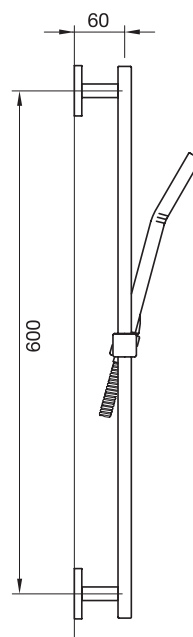

ARONA #33SD30C

Square Shower Design – 2 outlets
Système de douche design carré – 2 sorties

 .99 Chrome

#6007

6" ceiling arm with square flange

1/2" Male NPT inlet
Sliding flange

Finish: Chrome (#99)

Kuky #6063

Square with rounded corners rain head

15 mm in thickness
Easy clean nozzles
ABS chrome plated
2.5 GPM (9.5 L/min.)

Finish: Chrome (#99)

#75117

Shower rail kit

Includes bar, hose and hand shower
Single spray hand shower
Easy clean nozzles
2 GPM (7.5 L/min.)

Finish: Chrome (#99)

Lina #6029

Wall supply elbow

1/2" male NPT inlet
Easy slide installation

Finish: Chrome (#99)