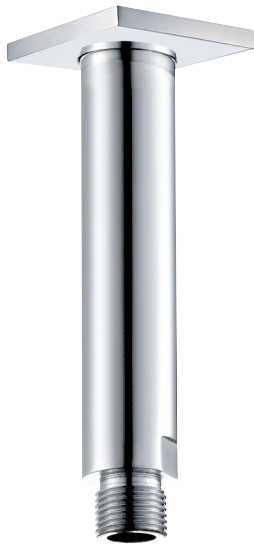

ARONA #33SD30C

Square Shower Design – 2 outlets
Système de douche design carré – 2 sorties

 .99 Chrome

#6007

6" ceiling arm with square flange

1/2" Male NPT inlet
Sliding flange

Finish: Chrome (#99)

Kuky #6063

Square with rounded corners rain head

15 mm in thickness
Easy clean nozzles
ABS chrome plated
2.5 GPM (9.5 L/min.)

Finish: Chrome (#99)

#75117

Shower rail kit

Includes bar, hose and hand shower
Single spray hand shower
Easy clean nozzles
2 GPM (7.5 L/min.)

Finish: Chrome (#99)

Lina #6029

Wall supply elbow

1/2" male NPT inlet
Easy slide installation

Finish: Chrome (#99)