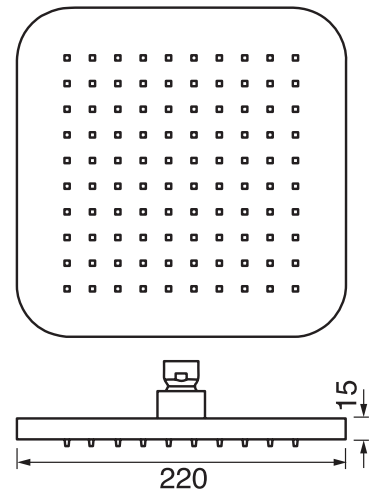

ARONA #33SD33C

Square Shower Design – 3 outlets
Système de douche design carré – 3 sorties

 .99 Chrome

#6007

6" ceiling arm with square flange

1/2" Male NPT inlet
Sliding flange

Finish: Chrome (#99)

Kuky #6063

Square with rounded corners rain head

15 mm in thickness
Easy clean nozzles
ABS chrome plated
2.5 GPM (9.5 L/min.)

Finish: Chrome (#99)

#75117

Shower rail kit

Includes bar, hose and hand shower
Single spray hand shower
Easy clean nozzles
2 GPM (7.5 L/min.)

Finish: Chrome (#99)

Lina #6029

Wall supply elbow

1/2" male NPT inlet
Easy slide installation

Finish: Chrome (#99)

Spin #6148

Body spray

1.5 GPM (5.7 L/min.)