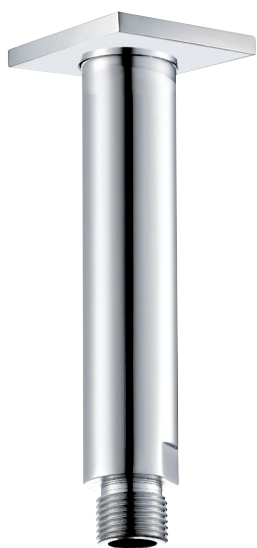

ARONA #33SD33C

Square Shower Design – 3 outlets
Système de douche design carré – 3 sorties

 .99 Chrome

#6007

6" ceiling arm with square flange

1/2" Male NPT inlet
Sliding flange

Finish: Chrome (#99)

Kuky #6063

Square with rounded corners rain head

15 mm in thickness
Easy clean nozzles
ABS chrome plated
2.5 GPM (9.5 L/min.)

Finish: Chrome (#99)

#75117

Shower rail kit

Includes bar, hose and hand shower
Single spray hand shower
Easy clean nozzles
2 GPM (7.5 L/min.)

Finish: Chrome (#99)

Lina #6029

Wall supply elbow

1/2" male NPT inlet
Easy slide installation

Finish: Chrome (#99)

Spin #6148

Body spray

1.5 GPM (5.7 L/min.)

Finish: Chrome (#99)