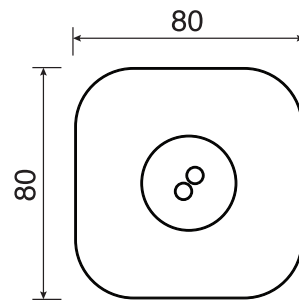

ARONA #33SD33C

Square Shower Design – 3 outlets
Système de douche design carré – 3 sorties

 .99 Chrome

#6007

6" ceiling arm with square flange

1/2" Male NPT inlet
Sliding flange

Finish: Chrome (#99)

Kuky #6063

Square with rounded corners rain head

15 mm in thickness
Easy clean nozzles
ABS chrome plated
2.5 GPM (9.5 L/min.)

Finish: Chrome (#99)

#75117

Shower rail kit

Includes bar, hose and hand shower
Single spray hand shower
Easy clean nozzles
2 GPM (7.5 L/min.)

Finish: Chrome (#99)

Lina #6029

Wall supply elbow

1/2" male NPT inlet
Easy slide installation

Finish: Chrome (#99)

Spin #6148

Body spray

1.5 GPM (5.7 L/min.)