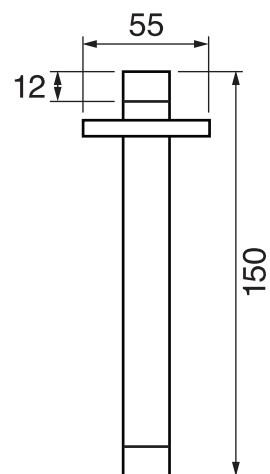

ARONA #33SD33C

Square Shower Design – 3 outlets
Système de douche design carré – 3 sorties

 .99 Chrome

#6007

6" ceiling arm with square flange

1/2" Male NPT inlet
Sliding flange

Finish: Chrome (#99)

Kuky #6063

Square with rounded corners rain head

15 mm in thickness
Easy clean nozzles
ABS chrome plated
2.5 GPM (9.5 L/min.)

Finish: Chrome (#99)

#75117

Shower rail kit

Includes bar, hose and hand shower
Single spray hand shower
Easy clean nozzles
2 GPM (7.5 L/min.)

Finish: Chrome (#99)

Lina #6029

Wall supply elbow

1/2" male NPT inlet
Easy slide installation

Finish: Chrome (#99)

Spin #6148

Body spray

1.5 GPM (5.7 L/min.)