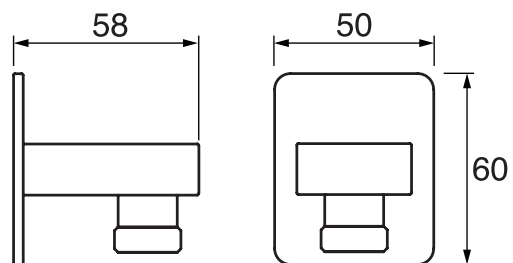

ARONA #33SD33C

Square Shower Design – 3 outlets
Système de douche design carré – 3 sorties

 .99 Chrome

#6007

6" ceiling arm with square flange

1/2" Male NPT inlet
Sliding flange

Finish: Chrome (#99)

Kuky #6063

Square with rounded corners rain head

15 mm in thickness
Easy clean nozzles
ABS chrome plated
2.5 GPM (9.5 L/min.)

Finish: Chrome (#99)

#75117

Shower rail kit

Includes bar, hose and hand shower
Single spray hand shower
Easy clean nozzles
2 GPM (7.5 L/min.)

Finish: Chrome (#99)

Lina #6029

Wall supply elbow

1/2" male NPT inlet
Easy slide installation

Finish: Chrome (#99)

Spin #6148

Body spray

1.5 GPM (5.7 L/min.)