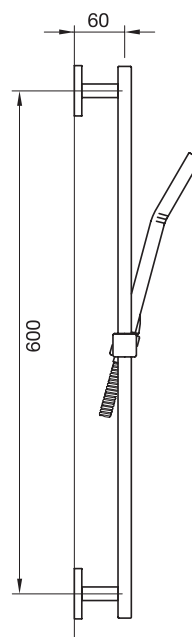

ARONA #33SD33C

Square Shower Design – 3 outlets
Système de douche design carré – 3 sorties

 .99 Chrome

#6007

6" ceiling arm with square flange

1/2" Male NPT inlet
Sliding flange

Finish: Chrome (#99)

Kuky #6063

Square with rounded corners rain head

15 mm in thickness
Easy clean nozzles
ABS chrome plated
2.5 GPM (9.5 L/min.)

Finish: Chrome (#99)

#75117

Shower rail kit

Includes bar, hose and hand shower
Single spray hand shower
Easy clean nozzles
2 GPM (7.5 L/min.)

Finish: Chrome (#99)

Lina #6029

Wall supply elbow

1/2" male NPT inlet
Easy slide installation

Finish: Chrome (#99)

Spin #6148

Body spray

1.5 GPM (5.7 L/min.)