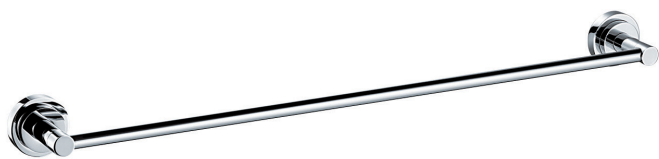

Concord #3424

24" towel bar

Finish: Chrome (#99)