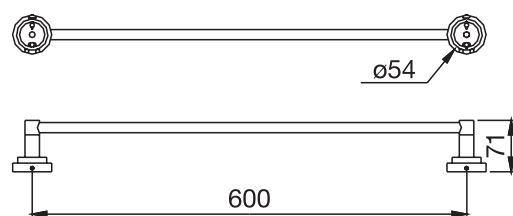

Concord #3424

24" towel bar

Finish: Chrome (#99)