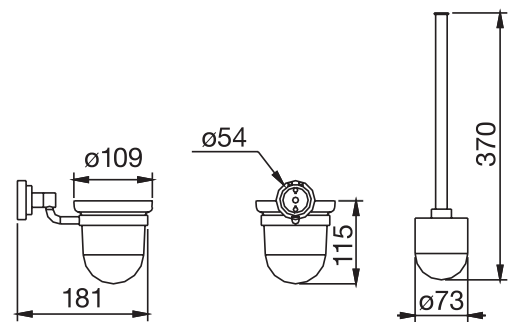

Concord #3433

Wall mount water closet brush

Finish: Chrome (#99)