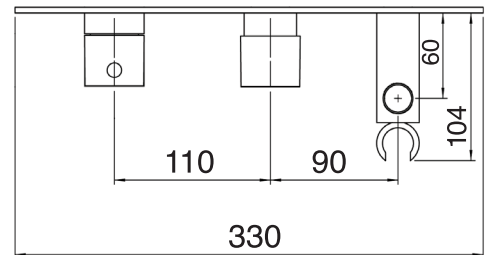

3 Sixty #36020T

3/4" thermostatic 2 way shower valve with spray

Square trim ONLY – Order rough-in separately
Minimal plate design (330 mm x 68 mm)

Finishes: Chrome (#99)
Matt black (#175)