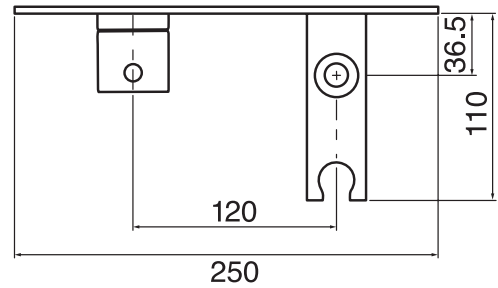

## 3 Sixty #36050

Intimacy shower

Thermostatic temp control  
Safety shut off – turn hand sprayer hook for on-off  
On-off trigger on sprayer  
Includes rough-in  
Extension available

Finish: Chrome (#99)