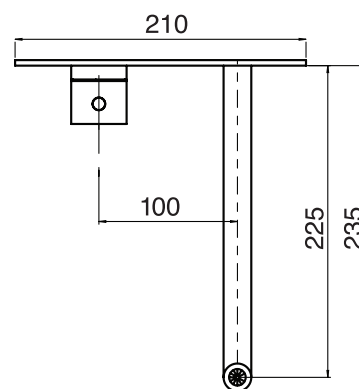

3 Sixty #36122ST

Wall mount basin faucet

Square trim only – order rough-in separately

Drain not included

2.2 GPM (8.3 L/min.)

Finishes: Chrome (#99)

Matt black (#175)