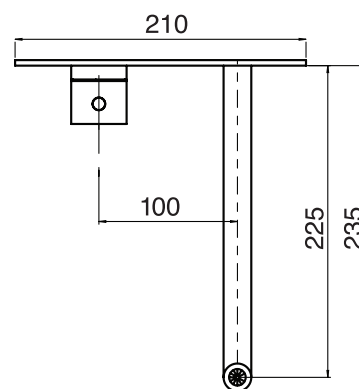

3 Sixty #36122T

Wall mount basin faucet

Round trim only – order rough-in separately

Drain not included

2.2 GPM (8.3 L/min.)

Finishes: Chrome (#99)