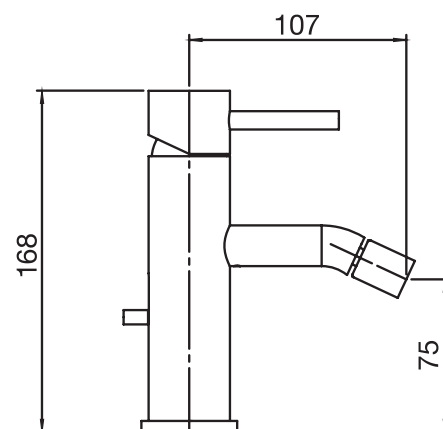

## 3 Sixty #36281

Single hole bidet faucet

Includes mechanical pop up drain  
3/8" flexible supply hoses  
Swivel aerator

Finishes: Chrome (#99)