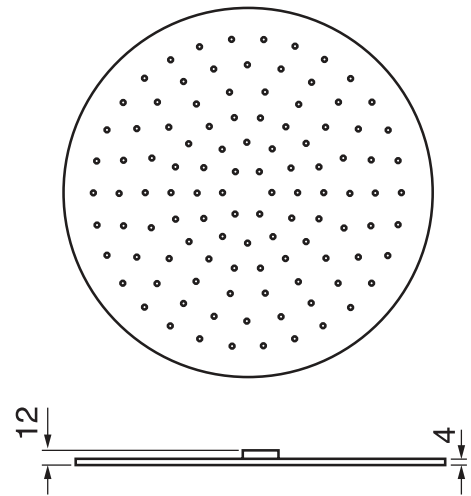

## 3 SIXTY #36SD30C

Round Shower Design – 2 outlets  
Système de douche design rond – 2 sorties

 .99 Chrome

## #6006

6" ceiling arm with round flange

1/2" Male NPT inlet  
Sliding flange

Finish: Chrome (#99)

## #6024

10" round thin rain head

4 mm in thickness  
Easy clean nozzles  
High polished stainless steel  
2.5 GPM (9.5 L/min.)

Finish: Chrome (#99)