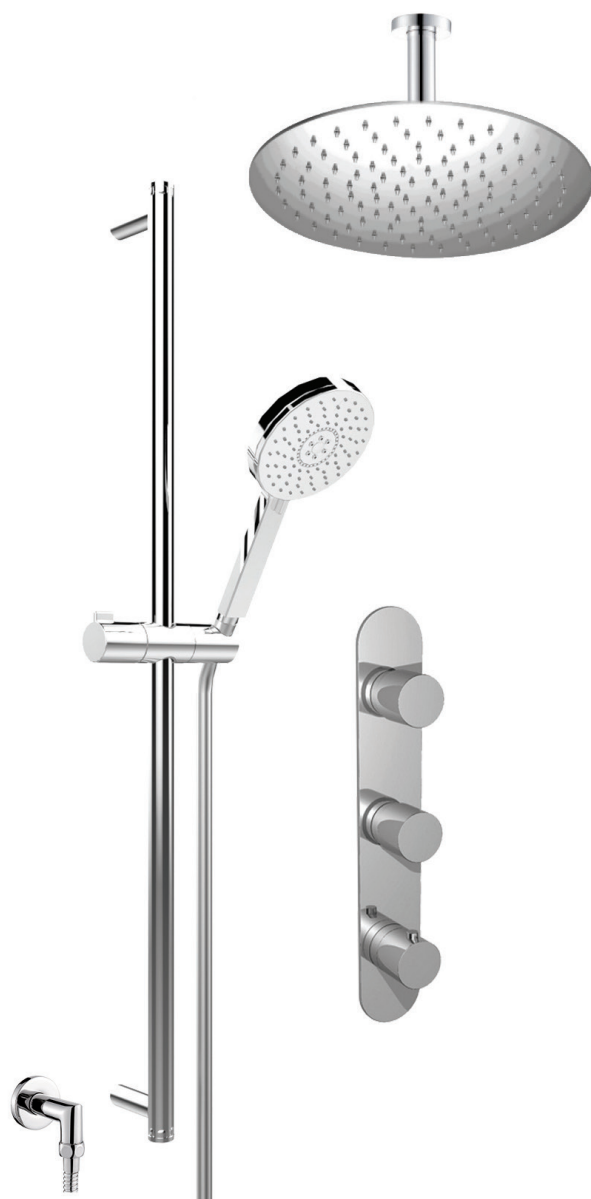

## 3 SIXTY #36SD30C

Round Shower Design – 2 outlets  
Système de douche design rond – 2 sorties

 .99 Chrome

## #6006

6" ceiling arm with round flange

1/2" Male NPT inlet  
Sliding flange

Finish: Chrome (#99)

## #6024

10" round thin rain head

4 mm in thickness  
Easy clean nozzles  
High polished stainless steel  
2.5 GPM (9.5 L/min.)

Finish: Chrome (#99)

## #75149

Shower rail kit

Includes bar, hose and hand shower  
3 position spray  
Easy clean nozzles  
2.5 GPM (9.5 L/min.)

Finish: Chrome (#99)