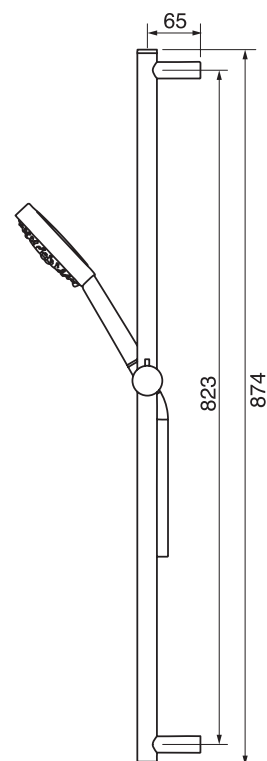

## 3 SIXTY #36SD30C

Round Shower Design – 2 outlets  
Système de douche design rond – 2 sorties

 .99 Chrome

## #6006

6" ceiling arm with round flange

1/2" Male NPT inlet  
Sliding flange

Finish: Chrome (#99)

## #6024

10" round thin rain head

4 mm in thickness  
Easy clean nozzles  
High polished stainless steel  
2.5 GPM (9.5 L/min.)

Finish: Chrome (#99)

## #75149

Shower rail kit

Includes bar, hose and hand shower  
3 position spray  
Easy clean nozzles  
2.5 GPM (9.5 L/min.)

Finish: Chrome (#99)