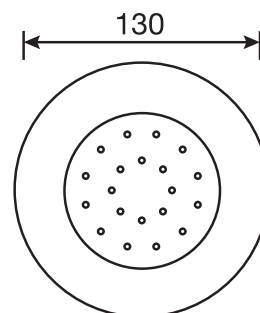

CaBano

Specs Sheet
Fiche technique

3 SIXTY #36SD31C

Round Shower Design – 3 outlets
Système de douche design rond – 3 sorties

 .99 Chrome

#6006

6" ceiling arm with round flange

1/2" Male NPT inlet
Sliding flange

Finish: Chrome (#99)

#6024

10" round thin rain head

4 mm in thickness
Easy clean nozzles
High polished stainless steel
2.5 GPM (9.5 L/min.)

Finish: Chrome (#99)

#75149

Shower rail kit

Includes bar, hose and hand shower
3 position spray
Easy clean nozzles
2.5 GPM (9.5 L/min.)

Finish: Chrome (#99)

360 #6037

Round wall supply elbow

1/2" male NPT inlet
Sliding flange

Finish: Chrome (#99)

Emotion #6046

Round flush mount body spray

Directional head
Easy clean nozzles
1.5 GPM (5.7 L/min.)