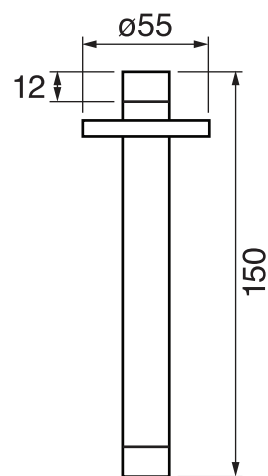

CaBano

Specs Sheet
Fiche technique

3 SIXTY #36SD31C

Round Shower Design – 3 outlets
Système de douche design rond – 3 sorties

 .99 Chrome

#6006

6" ceiling arm with round flange

1/2" Male NPT inlet
Sliding flange

Finish: Chrome (#99)

#6024

10" round thin rain head

4 mm in thickness
Easy clean nozzles
High polished stainless steel
2.5 GPM (9.5 L/min.)

Finish: Chrome (#99)

#75149

Shower rail kit

Includes bar, hose and hand shower
3 position spray
Easy clean nozzles
2.5 GPM (9.5 L/min.)

Finish: Chrome (#99)

360 #6037

Round wall supply elbow

1/2" male NPT inlet
Sliding flange

Finish: Chrome (#99)

Emotion #6046

Round flush mount body spray

Directional head
Easy clean nozzles
1.5 GPM (5.7 L/min.)