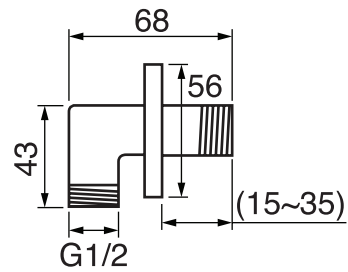

CaBano

Specs Sheet
Fiche technique

3 SIXTY #36SD31C

Round Shower Design – 3 outlets
Système de douche design rond – 3 sorties

 .99 Chrome

#6006

6" ceiling arm with round flange

1/2" Male NPT inlet
Sliding flange

Finish: Chrome (#99)

#6024

10" round thin rain head

4 mm in thickness
Easy clean nozzles
High polished stainless steel
2.5 GPM (9.5 L/min.)

Finish: Chrome (#99)

#75149

Shower rail kit

Includes bar, hose and hand shower
3 position spray
Easy clean nozzles
2.5 GPM (9.5 L/min.)

Finish: Chrome (#99)

360 #6037

Round wall supply elbow

1/2" male NPT inlet
Sliding flange

Finish: Chrome (#99)

Emotion #6046

Round flush mount body spray

Directional head
Easy clean nozzles
1.5 GPM (5.7 L/min.)