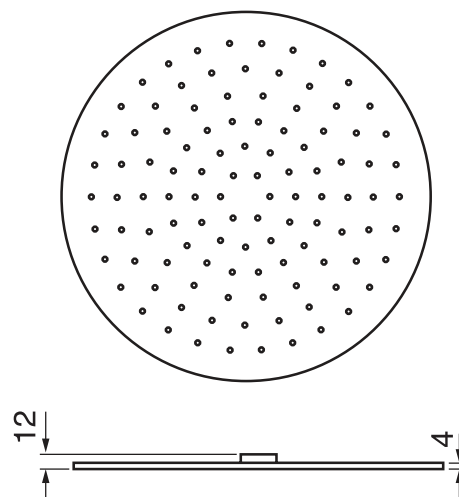

CaBano

Specs Sheet
Fiche technique

3 SIXTY #36SD31C

Round Shower Design – 3 outlets
Système de douche design rond – 3 sorties

 .99 Chrome

#6006

6" ceiling arm with round flange

1/2" Male NPT inlet
Sliding flange

Finish: Chrome (#99)

#6024

10" round thin rain head

4 mm in thickness
Easy clean nozzles
High polished stainless steel
2.5 GPM (9.5 L/min.)

Finish: Chrome (#99)

#75149

Shower rail kit

Includes bar, hose and hand shower
3 position spray
Easy clean nozzles
2.5 GPM (9.5 L/min.)

Finish: Chrome (#99)

360 #6037

Round wall supply elbow

1/2" male NPT inlet
Sliding flange

Finish: Chrome (#99)

Emotion #6046

Round flush mount body spray

Directional head
Easy clean nozzles
1.5 GPM (5.7 L/min.)