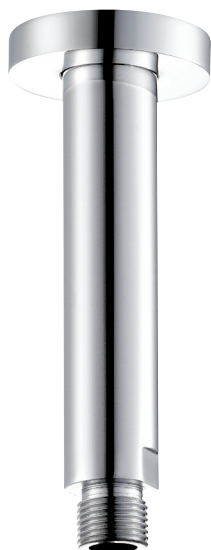

CaBano

Specs Sheet
Fiche technique

3 SIXTY #36SD31C

Round Shower Design – 3 outlets
Système de douche design rond – 3 sorties

 .99 Chrome

#6006

6" ceiling arm with round flange

1/2" Male NPT inlet
Sliding flange

Finish: Chrome (#99)

#6024

10" round thin rain head

4 mm in thickness
Easy clean nozzles
High polished stainless steel
2.5 GPM (9.5 L/min.)

Finish: Chrome (#99)

#75149

Shower rail kit

Includes bar, hose and hand shower
3 position spray
Easy clean nozzles
2.5 GPM (9.5 L/min.)

Finish: Chrome (#99)

360 #6037

Round wall supply elbow

1/2" male NPT inlet
Sliding flange

Finish: Chrome (#99)

Emotion #6046

Round flush mount body spray

Directional head
Easy clean nozzles
1.5 GPM (5.7 L/min.)

Finish: Chrome (#99)