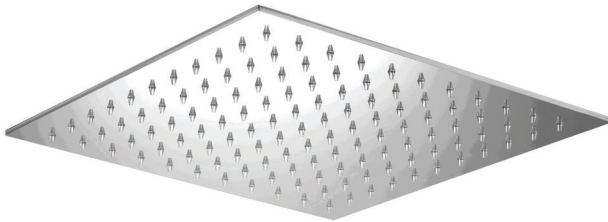

3 SIXTY #36SD40C

Square Shower Design – 2 outlets
Système de douche design carré – 2 sorties

 .99 Chrome  .175 Matt Black

#6007

6" ceiling arm with square flange

1/2" Male NPT inlet
Sliding flange

Finish: Chrome (#99)

#6079

10" square thin rain head

4 mm in thickness
Easy clean nozzles
High polished stainless steel
2.5 GPM (9.5 L/min.)

Finish: Chrome (#99)

#75149

Shower rail kit

Includes bar, hose and hand shower
3 position spray
Easy clean nozzles
2.5 GPM (9.5 L/min.)

Finish: Chrome (#99)

360 #6038

Square wall supply elbow

1/2" male NPT inlet
Sliding flange

Finish: Chrome (#99)