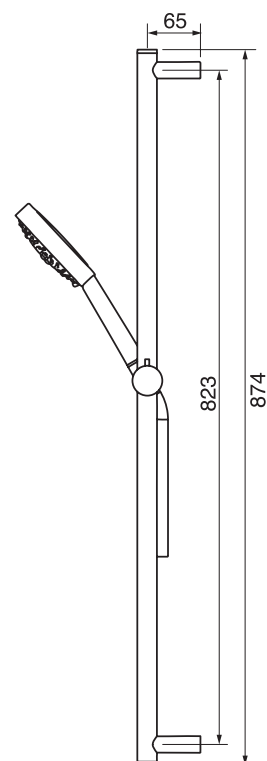

3 SIXTY #36SD40C

Square Shower Design – 2 outlets
Système de douche design carré – 2 sorties

 .99 Chrome  .175 Matt Black

#6007

6" ceiling arm with square flange

1/2" Male NPT inlet
Sliding flange

Finish: Chrome (#99)

#6079

10" square thin rain head

4 mm in thickness
Easy clean nozzles
High polished stainless steel
2.5 GPM (9.5 L/min.)

Finish: Chrome (#99)

#75149

Shower rail kit

Includes bar, hose and hand shower
3 position spray
Easy clean nozzles
2.5 GPM (9.5 L/min.)

Finish: Chrome (#99)

360 #6038

Square wall supply elbow

1/2" male NPT inlet
Sliding flange

Finish: Chrome (#99)