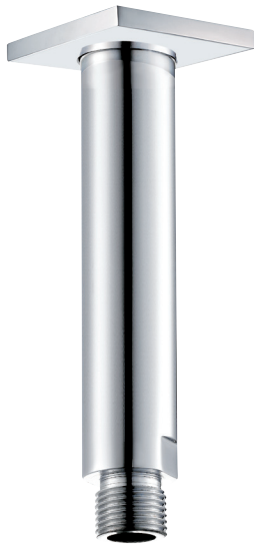

3 SIXTY #36SD40C

Square Shower Design – 2 outlets
Système de douche design carré – 2 sorties

 .99 Chrome  .175 Matt Black

#6007

6" ceiling arm with square flange

1/2" Male NPT inlet
Sliding flange

Finish: Chrome (#99)

#6079

10" square thin rain head

4 mm in thickness
Easy clean nozzles
High polished stainless steel
2.5 GPM (9.5 L/min.)

Finish: Chrome (#99)

#75149

Shower rail kit

Includes bar, hose and hand shower
3 position spray
Easy clean nozzles
2.5 GPM (9.5 L/min.)

Finish: Chrome (#99)

360 #6038

Square wall supply elbow

1/2" male NPT inlet
Sliding flange

Finish: Chrome (#99)