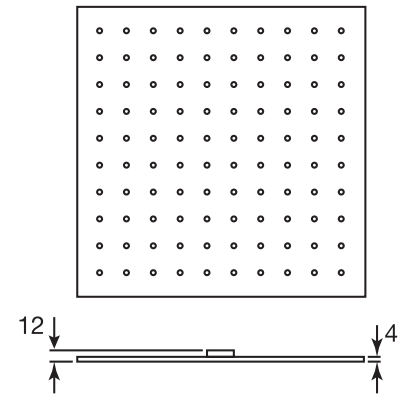

3 SIXTY #36SD40C

Square Shower Design – 2 outlets
Système de douche design carré – 2 sorties

 .99 Chrome  .175 Matt Black

#6007

6" ceiling arm with square flange

1/2" Male NPT inlet
Sliding flange

Finish: Chrome (#99)

#6079

10" square thin rain head

4 mm in thickness
Easy clean nozzles
High polished stainless steel
2.5 GPM (9.5 L/min.)

Finish: Chrome (#99)

#75149

Shower rail kit

Includes bar, hose and hand shower
3 position spray
Easy clean nozzles
2.5 GPM (9.5 L/min.)

Finish: Chrome (#99)

360 #6038

Square wall supply elbow

1/2" male NPT inlet
Sliding flange

Finish: Chrome (#99)