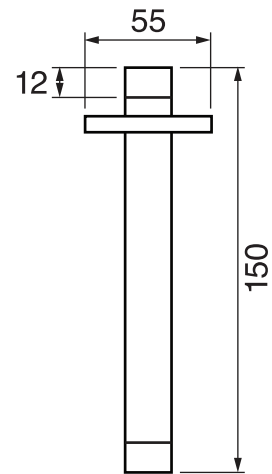

3 SIXTY #36SD40C

Square Shower Design – 2 outlets
Système de douche design carré – 2 sorties

 .99 Chrome  .175 Matt Black

#6007

6" ceiling arm with square flange

1/2" Male NPT inlet
Sliding flange

Finish: Chrome (#99)

#6079

10" square thin rain head

4 mm in thickness
Easy clean nozzles
High polished stainless steel
2.5 GPM (9.5 L/min.)

Finish: Chrome (#99)

#75149

Shower rail kit

Includes bar, hose and hand shower
3 position spray
Easy clean nozzles
2.5 GPM (9.5 L/min.)

Finish: Chrome (#99)

360 #6038

Square wall supply elbow

1/2" male NPT inlet
Sliding flange

Finish: Chrome (#99)