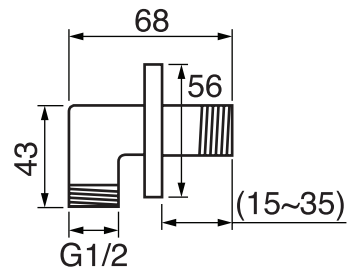

3 SIXTY #36SD40C

Square Shower Design – 2 outlets
Système de douche design carré – 2 sorties

 .99 Chrome  .175 Matt Black

#6007

6" ceiling arm with square flange

1/2" Male NPT inlet
Sliding flange

Finish: Chrome (#99)

#6079

10" square thin rain head

4 mm in thickness
Easy clean nozzles
High polished stainless steel
2.5 GPM (9.5 L/min.)

Finish: Chrome (#99)

#75149

Shower rail kit

Includes bar, hose and hand shower
3 position spray
Easy clean nozzles
2.5 GPM (9.5 L/min.)

Finish: Chrome (#99)

360 #6038

Square wall supply elbow

1/2" male NPT inlet
Sliding flange

Finish: Chrome (#99)