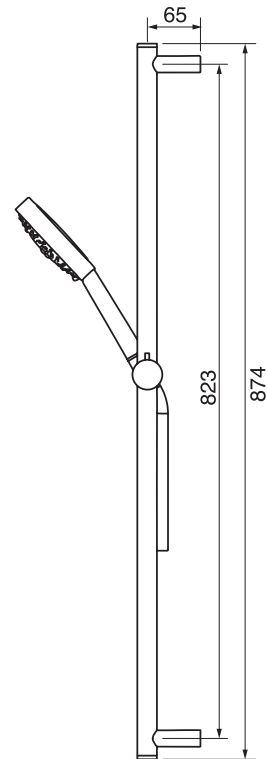

3 SIXTY #36SD41C

Square Shower Design – 3 outlets
Système de douche design carré – 3 sorties

 .99 Chrome

#6007

6" ceiling arm with square flange

1/2" Male NPT inlet
Sliding flange

Finish: Chrome (#99)

#6079

10" square thin rain head

4 mm in thickness
Easy clean nozzles
High polished stainless steel
2.5 GPM (9.5 L/min.)

Finish: Chrome (#99)

#75149

Shower rail kit

Includes bar, hose and hand shower
3 position spray
Easy clean nozzles
2.5 GPM (9.5 L/min.)

Finish: Chrome (#99)

360 #6038

Square wall supply elbow

1/2" male NPT inlet
Sliding flange

Finish: Chrome (#99)

Emotion #6047

Square flush mount body spray

Directional head
Easy clean nozzles
1.5 GPM (5.7 L/min.)