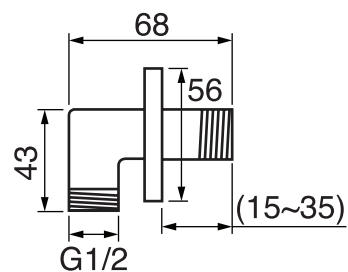

10" square thin rain head

4 mm in thickness
Easy clean nozzles
High polished stainless steel
2.5 GPM (9.5 L/min.)

Finish: Chrome (#99)

#75149

Shower rail kit

Includes bar, hose and hand shower
3 position spray
Easy clean nozzles
2.5 GPM (9.5 L/min.)

Finish: Chrome (#99)

360 #6038

Square wall supply elbow

1/2" male NPT inlet
Sliding flange

Finish: Chrome (#99)

Emotion #6047

Square flush mount body spray

Directional head
Easy clean nozzles
1.5 GPM (5.7 L/min.)