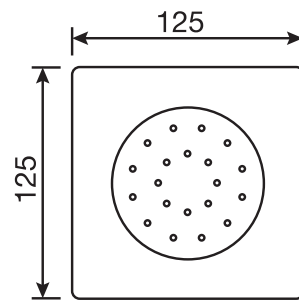

10" square thin rain head

4 mm in thickness
Easy clean nozzles
High polished stainless steel
2.5 GPM (9.5 L/min.)

Finish: Chrome (#99)

#75149

Shower rail kit

Includes bar, hose and hand shower
3 position spray
Easy clean nozzles
2.5 GPM (9.5 L/min.)

Finish: Chrome (#99)

360 #6038

Square wall supply elbow

1/2" male NPT inlet
Sliding flange

Finish: Chrome (#99)

Emotion #6047

Square flush mount body spray

Directional head
Easy clean nozzles
1.5 GPM (5.7 L/min.)