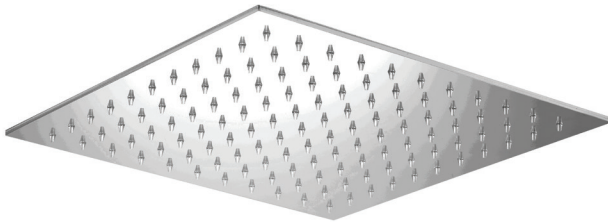

3 SIXTY #36SD41C

Square Shower Design – 3 outlets
Système de douche design carré – 3 sorties

 .99 Chrome

#6007

6" ceiling arm with square flange

1/2" Male NPT inlet
Sliding flange

Finish: Chrome (#99)

#6079

10" square thin rain head

4 mm in thickness
Easy clean nozzles
High polished stainless steel
2.5 GPM (9.5 L/min.)

Finish: Chrome (#99)

#75149

Shower rail kit

Includes bar, hose and hand shower
3 position spray
Easy clean nozzles
2.5 GPM (9.5 L/min.)

Finish: Chrome (#99)

360 #6038

Square wall supply elbow

1/2" male NPT inlet
Sliding flange

Finish: Chrome (#99)

Emotion #6047

Square flush mount body spray

Directional head
Easy clean nozzles
1.5 GPM (5.7 L/min.)

Finish: Chrome (#99)