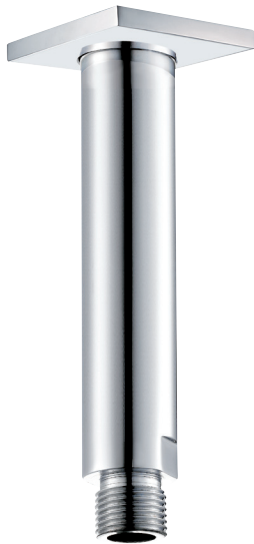

3 SIXTY #36SD41C

Square Shower Design – 3 outlets
Système de douche design carré – 3 sorties

 .99 Chrome

#6007

6" ceiling arm with square flange

1/2" Male NPT inlet
Sliding flange

Finish: Chrome (#99)

#6079

10" square thin rain head

4 mm in thickness
Easy clean nozzles
High polished stainless steel
2.5 GPM (9.5 L/min.)

Finish: Chrome (#99)

#75149

Shower rail kit

Includes bar, hose and hand shower
3 position spray
Easy clean nozzles
2.5 GPM (9.5 L/min.)

Finish: Chrome (#99)

360 #6038

Square wall supply elbow

1/2" male NPT inlet
Sliding flange

Finish: Chrome (#99)

Emotion #6047

Square flush mount body spray

Directional head
Easy clean nozzles
1.5 GPM (5.7 L/min.)

Finish: Chrome (#99)