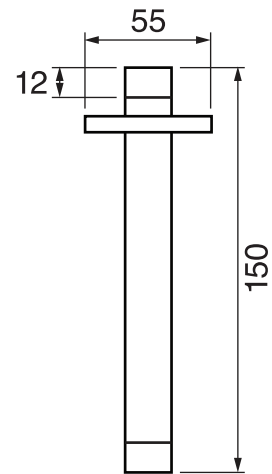

3 SIXTY #36SD41C

Square Shower Design – 3 outlets
Système de douche design carré – 3 sorties

 .99 Chrome

#6007

6" ceiling arm with square flange

1/2" Male NPT inlet
Sliding flange

Finish: Chrome (#99)

#6079

10" square thin rain head

4 mm in thickness
Easy clean nozzles
High polished stainless steel
2.5 GPM (9.5 L/min.)

Finish: Chrome (#99)

#75149

Shower rail kit

Includes bar, hose and hand shower
3 position spray
Easy clean nozzles
2.5 GPM (9.5 L/min.)

Finish: Chrome (#99)

360 #6038

Square wall supply elbow

1/2" male NPT inlet
Sliding flange

Finish: Chrome (#99)

Emotion #6047

Square flush mount body spray

Directional head
Easy clean nozzles
1.5 GPM (5.7 L/min.)