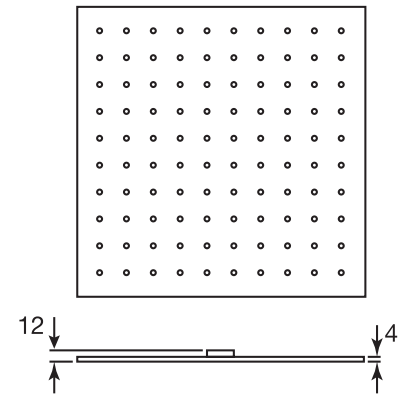

3 SIXTY #36SD41C

Square Shower Design – 3 outlets
Système de douche design carré – 3 sorties

 .99 Chrome

#6007

6" ceiling arm with square flange

1/2" Male NPT inlet
Sliding flange

Finish: Chrome (#99)

#6079

10" square thin rain head

4 mm in thickness
Easy clean nozzles
High polished stainless steel
2.5 GPM (9.5 L/min.)

Finish: Chrome (#99)

#75149

Shower rail kit

Includes bar, hose and hand shower
3 position spray
Easy clean nozzles
2.5 GPM (9.5 L/min.)

Finish: Chrome (#99)

360 #6038

Square wall supply elbow

1/2" male NPT inlet
Sliding flange

Finish: Chrome (#99)

Emotion #6047

Square flush mount body spray

Directional head
Easy clean nozzles
1.5 GPM (5.7 L/min.)