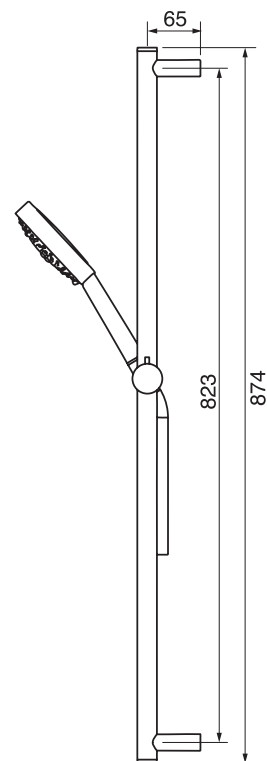

## #6019

18" shower arm with square flange

1/2" Male NPT inlet  
Sliding flange

Finish: Chrome (#99)

## #6079

10" square thin rain head

4 mm in thickness  
Easy clean nozzles  
High polished stainless steel  
2.5 GPM (9.5 L/min.)

Finish: Chrome (#99)

## #75149

Shower rail kit

Includes bar, hose and hand shower  
3 position spray  
Easy clean nozzles  
2.5 GPM (9.5 L/min.)

Finish: Chrome (#99)

## 360 #6038

Square wall supply elbow

1/2" male NPT inlet  
Sliding flange

Finish: Chrome (#99)