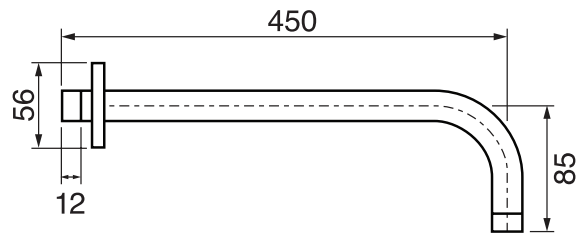

## 3 SIXTY #36SD41

Square Shower Design – 3 outlets  
Système de douche design carré – 3 sorties

 .99 Chrome

## #6019

18" shower arm with square flange

1/2" Male NPT inlet  
Sliding flange

Finish: Chrome (#99)

## #6079

10" square thin rain head

4 mm in thickness  
Easy clean nozzles  
High polished stainless steel  
2.5 GPM (9.5 L/min.)

Finish: Chrome (#99)