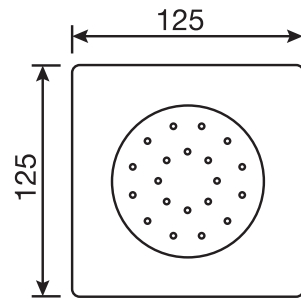

Emotion #6047

Square flush mount body spray

Directional head
Easy clean nozzles
1.5 GPM (5.7 L/min.)

Finish: Chrome (#99)