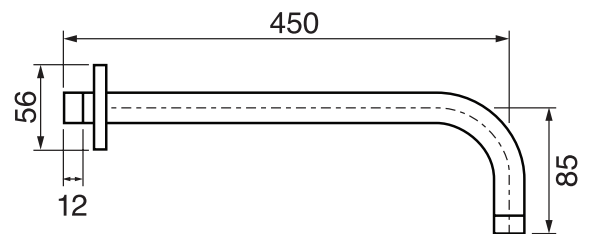

CaBano

Specs Sheet
Fiche technique

3 SIXTY #36SD42

Square Shower Design – 2 outlets
Système de douche design carré – 2 sorties

 .99 Chrome

#6019

18" shower arm with square flange

1/2" Male NPT inlet
Sliding flange

Finish: Chrome (#99)

#6079

10" square thin rain head

4 mm in thickness
Easy clean nozzles
High polished stainless steel
2.5 GPM (9.5 L/min.)

Finish: Chrome (#99)

#75149

Shower rail kit

Includes bar, hose and hand shower
3 position spray
Easy clean nozzles
2.5 GPM (9.5 L/min.)

Finish: Chrome (#99)

360 #6038

Square wall supply elbow

1/2" male NPT inlet
Sliding flange

Finish: Chrome (#99)