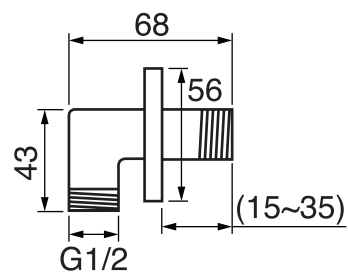

CaBano

Specs Sheet
Fiche technique

3 SIXTY #36SD42

Square Shower Design – 2 outlets
Système de douche design carré – 2 sorties

 .99 Chrome

#6019

18" shower arm with square flange

1/2" Male NPT inlet
Sliding flange

Finish: Chrome (#99)

#6079

10" square thin rain head

4 mm in thickness
Easy clean nozzles
High polished stainless steel
2.5 GPM (9.5 L/min.)

Finish: Chrome (#99)

#75149

Shower rail kit

Includes bar, hose and hand shower
3 position spray
Easy clean nozzles
2.5 GPM (9.5 L/min.)

Finish: Chrome (#99)

360 #6038

Square wall supply elbow

1/2" male NPT inlet
Sliding flange

Finish: Chrome (#99)