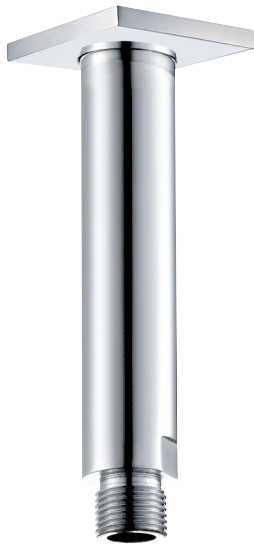

3 SIXTY #36SD43

Square Shower Design – 3 outlets
Système de douche design carré – 3 sorties

 .99 Chrome

#6007

6" ceiling arm with square flange

1/2" Male NPT inlet
Sliding flange

Finish: Chrome (#99)

#6077

12" square thin rain head

4 mm in thickness
Easy clean nozzles
High polished stainless steel
2.5 GPM (9.5 L/min.)

Finish: Chrome (#99)

#75149

Shower rail kit

Includes bar, hose and hand shower
3 position spray
Easy clean nozzles
2.5 GPM (9.5 L/min.)

Finish: Chrome (#99)

360 #6038

Square wall supply elbow

1/2" male NPT inlet
Sliding flange

Finish: Chrome (#99)

Spin #6147

Body spray

1.5 GPM (5.7 L/min.)

Finish: Chrome (#99)