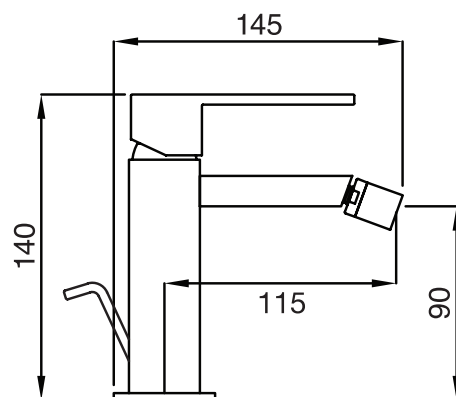

Lexus #46281

Single hole bidet faucet

Includes mechanical pop up drain
3/8" flexible supply hoses

Finish: Chrome (#99)