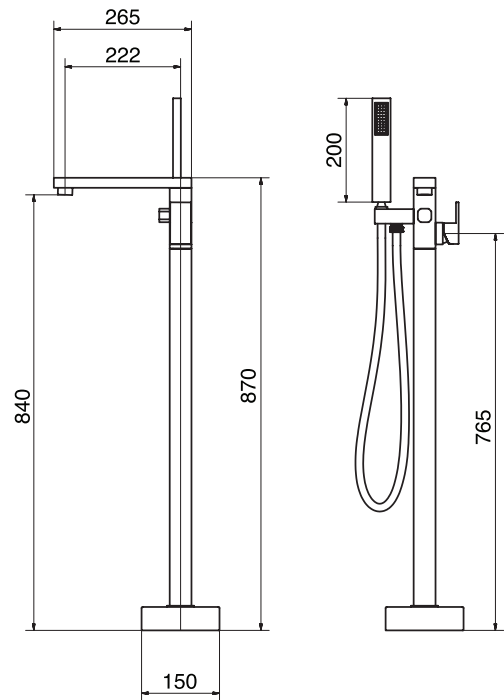

Lexus #46311

Floormount tub filler with hand shower

Includes rough-in
5 GPM (18.9 L/min.)

Finishes: Chrome (#99)
Matt black (#175)