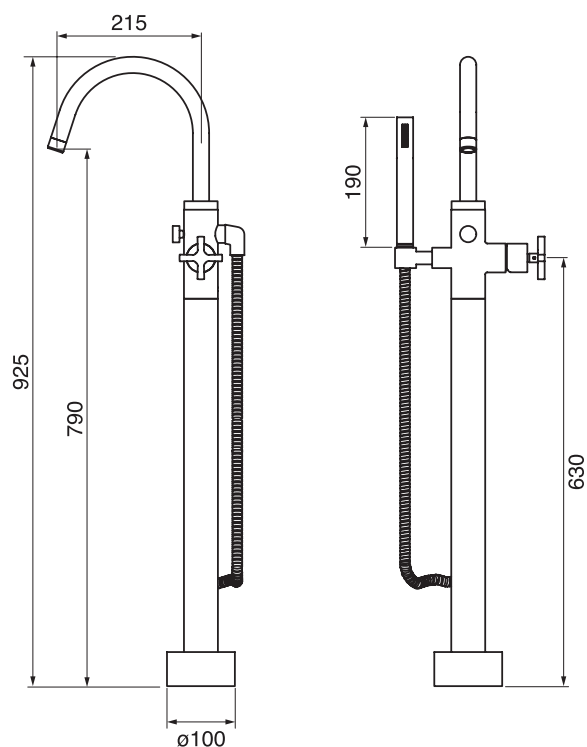

Volex #47311

Floor mount tub filler with hand shower

Includes rough-in
5 GPM (18.9 L/min.)

Finish: Chrome (#99)