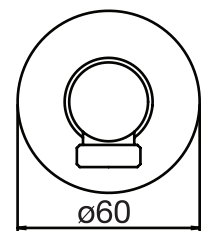

## #6018

18" shower arm with round flange

1/2" Male NPT inlet  
Sliding flange

Finish: Chrome (#99)

## #6024

10" round thin rain head

4 mm in thickness  
Easy clean nozzles  
High polished stainless steel  
2.5 GPM (9.5 L/min.)

Finish: Chrome (#99)

## #75118

Shower rail kit

Includes bar, hose and hand shower  
2 position spray  
Easy clean nozzles  
2.5 GPM (9.5 L/min.)

Finish: Chrome (#99)

## #6032

Round wall supply elbow

1/2" female inlet

Finish: Chrome (#99)