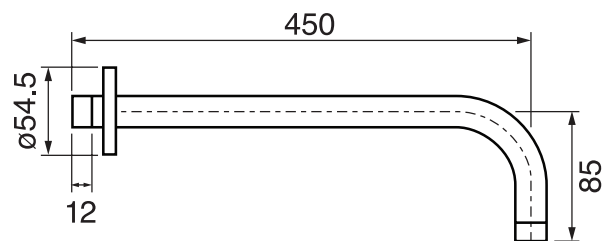

## VOLEX #47SD31

Round Shower Design – 3 outlets  
Système de douche design rond – 3 sorties

 .99 Chrome

## #6018

18" shower arm with round flange

1/2" Male NPT inlet  
Sliding flange

Finish: Chrome (#99)

## #6024

10" round thin rain head

4 mm in thickness  
Easy clean nozzles  
High polished stainless steel  
2.5 GPM (9.5 L/min.)

Finish: Chrome (#99)

## Emotion #6046

Round flush mount body spray

Directional head  
Easy clean nozzles  
1.5 GPM (5.7 L/min.)

Finish: Chrome (#99)