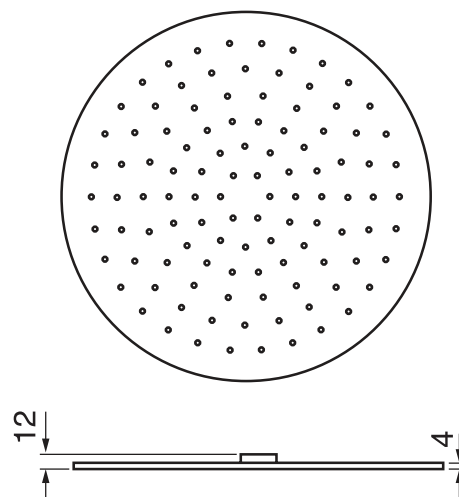

## VOLEX #47SD31

Round Shower Design – 3 outlets  
Système de douche design rond – 3 sorties

 .99 Chrome

## #6018

18" shower arm with round flange

1/2" Male NPT inlet  
Sliding flange

Finish: Chrome (#99)

## #6024

10" round thin rain head

4 mm in thickness  
Easy clean nozzles  
High polished stainless steel  
2.5 GPM (9.5 L/min.)

Finish: Chrome (#99)