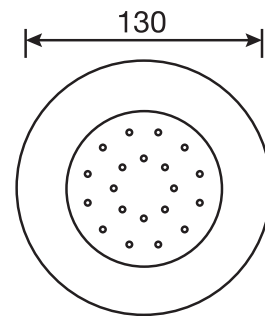

## #6032

Round wall supply elbow

1/2" female inlet

Finish: Chrome (#99)

## Emotion #6046

Round flush mount body spray

Directional head  
Easy clean nozzles  
1.5 GPM (5.7 L/min.)

Finish: Chrome (#99)