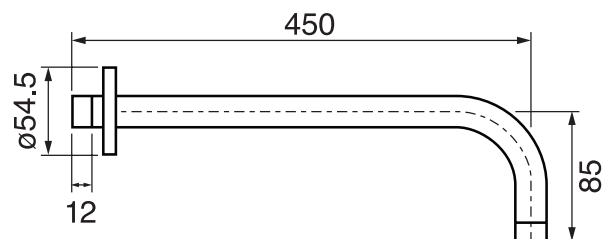

CaBano

Specs Sheet
Fiche technique

VOLEX #47SD32

Round Shower Design – 2 outlets
Système de douche design rond – 2 sorties

 .99 Chrome

#6018

18" shower arm with round flange

1/2" Male NPT inlet
Sliding flange

Finish: Chrome (#99)

#6024

10" round thin rain head

4 mm in thickness
Easy clean nozzles
High polished stainless steel
2.5 GPM (9.5 L/min.)

Finish: Chrome (#99)

#75118

Shower rail kit

Includes bar, hose and hand shower
2 position spray
Easy clean nozzles
2.5 GPM (9.5 L/min.)

Finish: Chrome (#99)

#6032

Round wall supply elbow

1/2" female inlet

Finish: Chrome (#99)