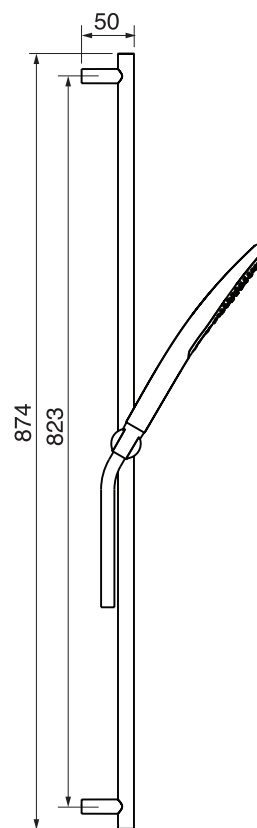

CaBano

Specs Sheet
Fiche technique

VOLEX #47SD32

Round Shower Design – 2 outlets
Système de douche design rond – 2 sorties

 .99 Chrome

#6018

18" shower arm with round flange

1/2" Male NPT inlet
Sliding flange

Finish: Chrome (#99)

#6024

10" round thin rain head

4 mm in thickness
Easy clean nozzles
High polished stainless steel
2.5 GPM (9.5 L/min.)

Finish: Chrome (#99)

#75118

Shower rail kit

Includes bar, hose and hand shower
2 position spray
Easy clean nozzles
2.5 GPM (9.5 L/min.)

Finish: Chrome (#99)

#6032

Round wall supply elbow

1/2" female inlet

Finish: Chrome (#99)