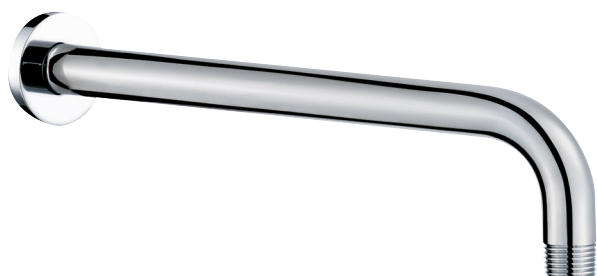

CaBano

Specs Sheet
Fiche technique

VOLEX #47SD32

Round Shower Design – 2 outlets
Système de douche design rond – 2 sorties

 .99 Chrome

#6018

18" shower arm with round flange

1/2" Male NPT inlet
Sliding flange

Finish: Chrome (#99)

#6024

10" round thin rain head

4 mm in thickness
Easy clean nozzles
High polished stainless steel
2.5 GPM (9.5 L/min.)

Finish: Chrome (#99)

#75118

Shower rail kit

Includes bar, hose and hand shower
2 position spray
Easy clean nozzles
2.5 GPM (9.5 L/min.)

Finish: Chrome (#99)

#6032

Round wall supply elbow

1/2" female inlet

Finish: Chrome (#99)