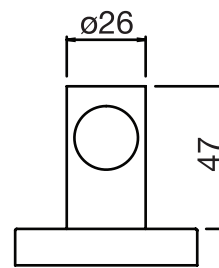

CaBano

Specs Sheet
Fiche technique

VOLEX #47SD32

Round Shower Design – 2 outlets
Système de douche design rond – 2 sorties

 .99 Chrome

#6018

18" shower arm with round flange

1/2" Male NPT inlet
Sliding flange

Finish: Chrome (#99)

#6024

10" round thin rain head

4 mm in thickness
Easy clean nozzles
High polished stainless steel
2.5 GPM (9.5 L/min.)

Finish: Chrome (#99)

#75118

Shower rail kit

Includes bar, hose and hand shower
2 position spray
Easy clean nozzles
2.5 GPM (9.5 L/min.)

Finish: Chrome (#99)

#6032

Round wall supply elbow

1/2" female inlet

Finish: Chrome (#99)