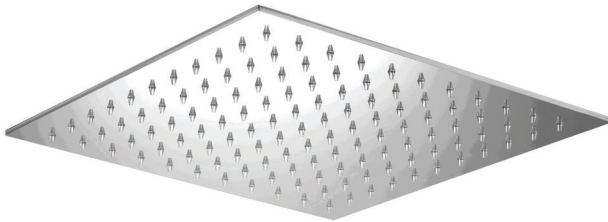

VOLEX #47SD41

Square Shower Design – 3 outlets
Système de douche design carré – 3 sorties

 .99 Chrome

#6019

18" shower arm with square flange

1/2" Male NPT inlet
Sliding flange

Finish: Chrome (#99)

#6079

10" square thin rain head

4 mm in thickness
Easy clean nozzles
High polished stainless steel
2.5 GPM (9.5 L/min.)

Finish: Chrome (#99)

#75118

Shower rail kit

Includes bar, hose and hand shower
2 position spray
Easy clean nozzles
2.5 GPM (9.5 L/min.)

Finish: Chrome (#99)

360 #6038

Square wall supply elbow

1/2" male NPT inlet
Sliding flange

Finish: Chrome (#99)

Emotion #6047

Square flush mount body spray

Directional head
Easy clean nozzles
1.5 GPM (5.7 L/min.)

Finish: Chrome (#99)