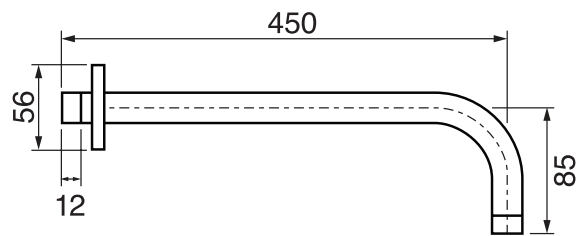

VOLEX #47SD41

Square Shower Design – 3 outlets
Système de douche design carré – 3 sorties

 .99 Chrome

#6019

18" shower arm with square flange

1/2" Male NPT inlet
Sliding flange

Finish: Chrome (#99)

#6079

10" square thin rain head

4 mm in thickness
Easy clean nozzles
High polished stainless steel
2.5 GPM (9.5 L/min.)

Finish: Chrome (#99)

#75118

Shower rail kit

Includes bar, hose and hand shower
2 position spray
Easy clean nozzles
2.5 GPM (9.5 L/min.)

Finish: Chrome (#99)

360 #6038

Square wall supply elbow

1/2" male NPT inlet
Sliding flange

Finish: Chrome (#99)

Emotion #6047

Square flush mount body spray

Directional head
Easy clean nozzles
1.5 GPM (5.7 L/min.)