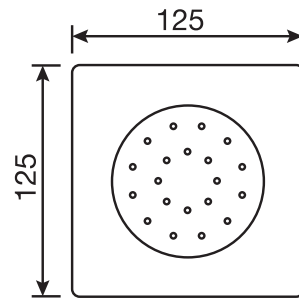

10" square thin rain head

4 mm in thickness
Easy clean nozzles
High polished stainless steel
2.5 GPM (9.5 L/min.)

Finish: Chrome (#99)

#75118

Shower rail kit

Includes bar, hose and hand shower
2 position spray
Easy clean nozzles
2.5 GPM (9.5 L/min.)

Finish: Chrome (#99)

360 #6038

Square wall supply elbow

1/2" male NPT inlet
Sliding flange

Finish: Chrome (#99)

Emotion #6047

Square flush mount body spray

Directional head
Easy clean nozzles
1.5 GPM (5.7 L/min.)