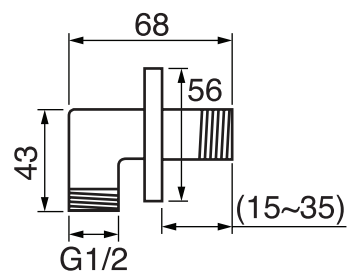

VOLEX #47SD41

Square Shower Design – 3 outlets
Système de douche design carré – 3 sorties

 .99 Chrome

#6019

18" shower arm with square flange

1/2" Male NPT inlet
Sliding flange

Finish: Chrome (#99)

#6079

10" square thin rain head

4 mm in thickness
Easy clean nozzles
High polished stainless steel
2.5 GPM (9.5 L/min.)

Finish: Chrome (#99)

#75118

Shower rail kit

Includes bar, hose and hand shower
2 position spray
Easy clean nozzles
2.5 GPM (9.5 L/min.)

Finish: Chrome (#99)

360 #6038

Square wall supply elbow

1/2" male NPT inlet
Sliding flange

Finish: Chrome (#99)

Emotion #6047

Square flush mount body spray

Directional head
Easy clean nozzles
1.5 GPM (5.7 L/min.)