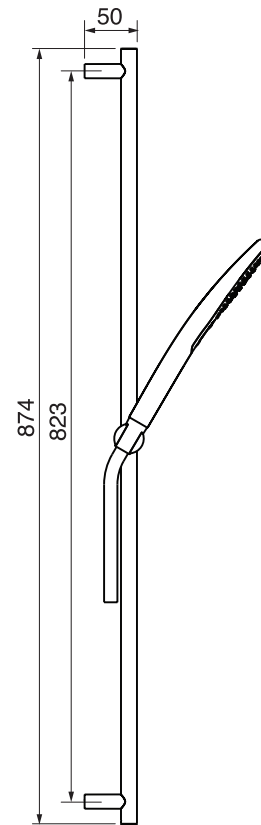

VOLEX #47SD41

Square Shower Design – 3 outlets
Système de douche design carré – 3 sorties

 .99 Chrome

#6019

18" shower arm with square flange

1/2" Male NPT inlet
Sliding flange

Finish: Chrome (#99)

#6079

10" square thin rain head

4 mm in thickness
Easy clean nozzles
High polished stainless steel
2.5 GPM (9.5 L/min.)

Finish: Chrome (#99)

#75118

Shower rail kit

Includes bar, hose and hand shower
2 position spray
Easy clean nozzles
2.5 GPM (9.5 L/min.)

Finish: Chrome (#99)

360 #6038

Square wall supply elbow

1/2" male NPT inlet
Sliding flange

Finish: Chrome (#99)

Emotion #6047

Square flush mount body spray

Directional head
Easy clean nozzles
1.5 GPM (5.7 L/min.)