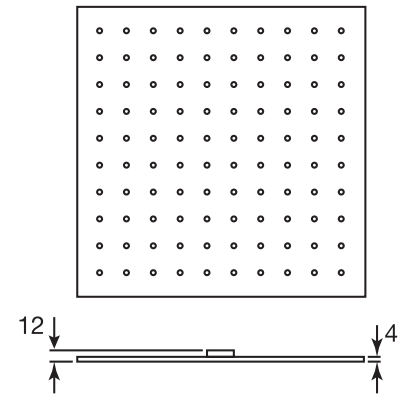

VOLEX #47SD41

Square Shower Design – 3 outlets
Système de douche design carré – 3 sorties

 .99 Chrome

#6019

18" shower arm with square flange

1/2" Male NPT inlet
Sliding flange

Finish: Chrome (#99)

#6079

10" square thin rain head

4 mm in thickness
Easy clean nozzles
High polished stainless steel
2.5 GPM (9.5 L/min.)

Finish: Chrome (#99)

#75118

Shower rail kit

Includes bar, hose and hand shower
2 position spray
Easy clean nozzles
2.5 GPM (9.5 L/min.)

Finish: Chrome (#99)

360 #6038

Square wall supply elbow

1/2" male NPT inlet
Sliding flange

Finish: Chrome (#99)

Emotion #6047

Square flush mount body spray

Directional head
Easy clean nozzles
1.5 GPM (5.7 L/min.)