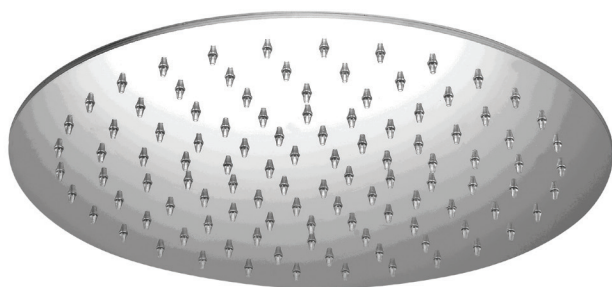

#6028

16" round thin rain head

4 mm in thickness
Easy clean nozzles
High polished stainless steel
2.5 GPM (9.5 L/min.)

Finish: Chrome (#99)