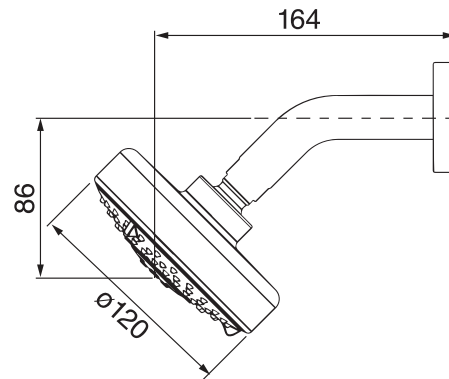

Sky 120 #6035

Shower head and arm

Large diameter face – 4^{3/4}"
3 position spray with massage
Easy clean nozzles
2.2 GPM (8.3 L/min.)

Finish: Chrome (#99)