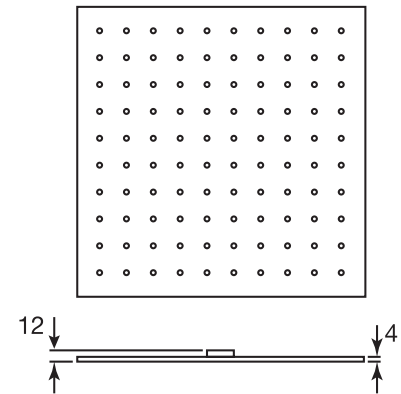

## #6076

8" square thin rain head

4 mm in thickness  
Easy clean nozzles  
High polished stainless steel  
2.5 GPM (9.5 L/min.)

Finish: Chrome (#99)