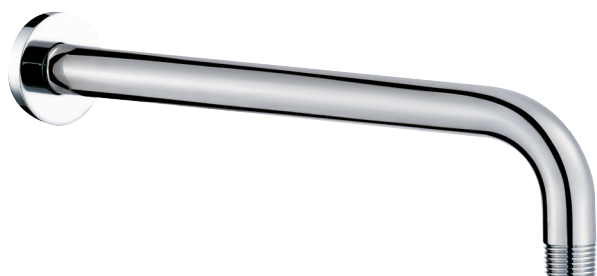

CENTURY #60SD30

Round Shower Design – 2 outlets
Système de douche design rond – 2 sorties

 .99 Chrome

 .255 Graphite

 .535 British Gold / Or cendré

#6018

18" shower arm with round flange

1/2" Male NPT inlet
Sliding flange

Finish: Chrome (#99)

#6024

10" round thin rain head

4 mm in thickness
Easy clean nozzles
High polished stainless steel
2.5 GPM (9.5 L/min.)

Finish: Chrome (#99)

#75149

Shower rail kit

Includes bar, hose and hand shower
3 position spray
Easy clean nozzles
2.5 GPM (9.5 L/min.)

Finish: Chrome (#99)

#6032

Round wall supply elbow

1/2" female inlet

Finish: Chrome (#99)