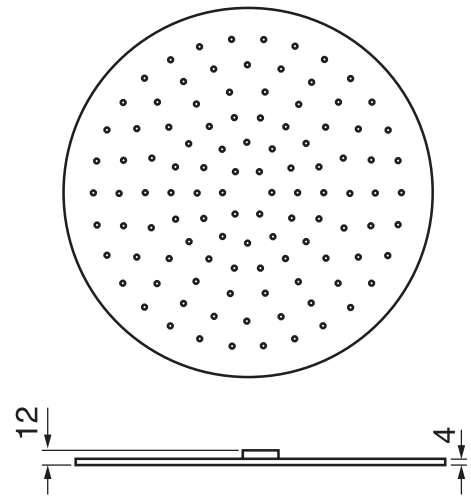

CENTURY #60SD30

Round Shower Design – 2 outlets
Système de douche design rond – 2 sorties

 .99 Chrome

 .255 Graphite

 .535 British Gold / Or cendré

#6018

18" shower arm with round flange

1/2" Male NPT inlet
Sliding flange

Finish: Chrome (#99)

#6024

10" round thin rain head

4 mm in thickness
Easy clean nozzles
High polished stainless steel
2.5 GPM (9.5 L/min.)

Finish: Chrome (#99)

#75149

Shower rail kit

Includes bar, hose and hand shower
3 position spray
Easy clean nozzles
2.5 GPM (9.5 L/min.)

Finish: Chrome (#99)

#6032

Round wall supply elbow

1/2" female inlet

Finish: Chrome (#99)