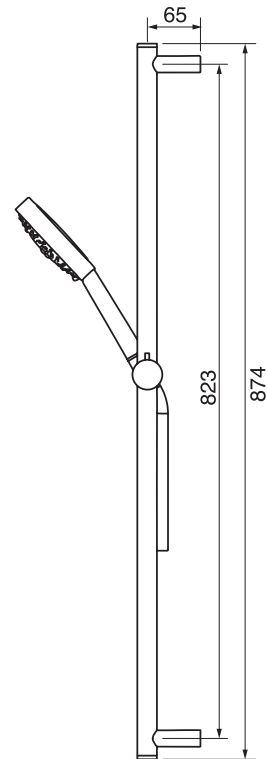

CENTURY #60SD30

Round Shower Design – 2 outlets
Système de douche design rond – 2 sorties

 .99 Chrome

 .255 Graphite

 .535 British Gold / Or cendré

#6018

18" shower arm with round flange

1/2" Male NPT inlet
Sliding flange

Finish: Chrome (#99)

#6024

10" round thin rain head

4 mm in thickness
Easy clean nozzles
High polished stainless steel
2.5 GPM (9.5 L/min.)

Finish: Chrome (#99)

#75149

Shower rail kit

Includes bar, hose and hand shower
3 position spray
Easy clean nozzles
2.5 GPM (9.5 L/min.)

Finish: Chrome (#99)

#6032

Round wall supply elbow

1/2" female inlet

Finish: Chrome (#99)