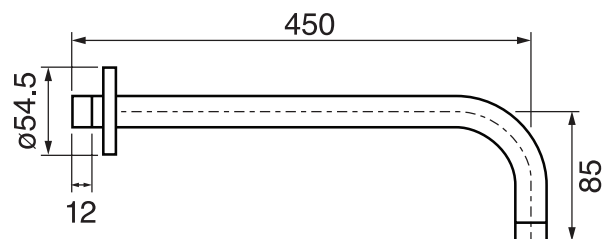

CENTURY #60SD30

Round Shower Design – 2 outlets
Système de douche design rond – 2 sorties

 .99 Chrome

 .255 Graphite

 .535 British Gold / Or cendré

#6018

18" shower arm with round flange

1/2" Male NPT inlet
Sliding flange

Finish: Chrome (#99)

#6024

10" round thin rain head

4 mm in thickness
Easy clean nozzles
High polished stainless steel
2.5 GPM (9.5 L/min.)

Finish: Chrome (#99)

#75149

Shower rail kit

Includes bar, hose and hand shower
3 position spray
Easy clean nozzles
2.5 GPM (9.5 L/min.)

Finish: Chrome (#99)

#6032

Round wall supply elbow

1/2" female inlet

Finish: Chrome (#99)