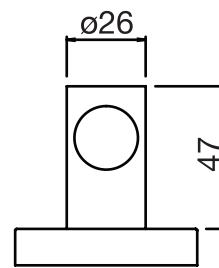

CENTURY #60SD30

Round Shower Design – 2 outlets
Système de douche design rond – 2 sorties

 .99 Chrome

 .255 Graphite

 .535 British Gold / Or cendré

#6018

18" shower arm with round flange

1/2" Male NPT inlet
Sliding flange

Finish: Chrome (#99)

#6024

10" round thin rain head

4 mm in thickness
Easy clean nozzles
High polished stainless steel
2.5 GPM (9.5 L/min.)

Finish: Chrome (#99)

#75149

Shower rail kit

Includes bar, hose and hand shower
3 position spray
Easy clean nozzles
2.5 GPM (9.5 L/min.)

Finish: Chrome (#99)

#6032

Round wall supply elbow

1/2" female inlet

Finish: Chrome (#99)