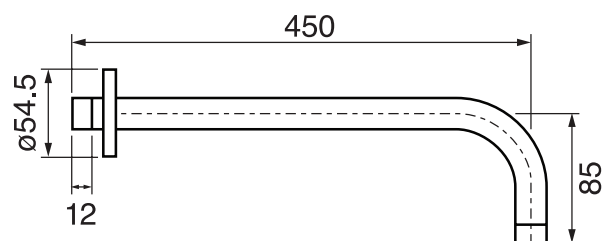

## CENTURY #60SD31

Round Shower Design – 3 outlets  
Système de douche design rond – 3 sorties

 .99 Chrome

## #6018

18" shower arm with round flange

1/2" Male NPT inlet  
Sliding flange

Finish: Chrome (#99)

## #6024

10" round thin rain head

4 mm in thickness  
Easy clean nozzles  
High polished stainless steel  
2.5 GPM (9.5 L/min.)

Finish: Chrome (#99)