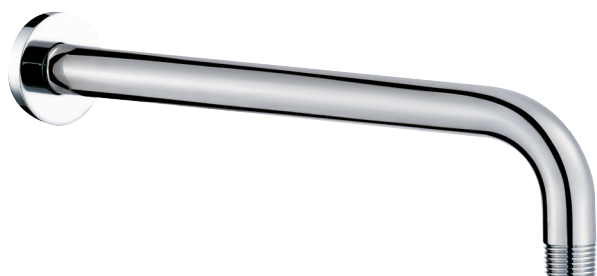

## CENTURY #60SD31

Round Shower Design – 3 outlets  
Système de douche design rond – 3 sorties

 .99 Chrome

## #6018

18" shower arm with round flange

1/2" Male NPT inlet  
Sliding flange

Finish: Chrome (#99)

## #6024

10" round thin rain head

4 mm in thickness  
Easy clean nozzles  
High polished stainless steel  
2.5 GPM (9.5 L/min.)

Finish: Chrome (#99)

## #6032

Round wall supply elbow

1/2" female inlet

Finish: Chrome (#99)