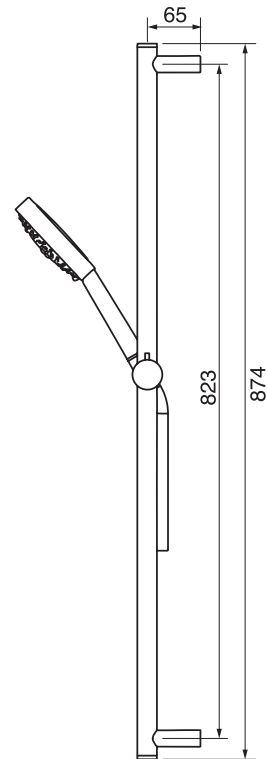

## #6018

18" shower arm with round flange

1/2" Male NPT inlet  
Sliding flange

Finish: Chrome (#99)

## #6024

10" round thin rain head

4 mm in thickness  
Easy clean nozzles  
High polished stainless steel  
2.5 GPM (9.5 L/min.)

Finish: Chrome (#99)

## #75149

Shower rail kit

Includes bar, hose and hand shower  
3 position spray  
Easy clean nozzles  
2.5 GPM (9.5 L/min.)

Finish: Chrome (#99)

## #6032

Round wall supply elbow

1/2" female inlet

Finish: Chrome (#99)