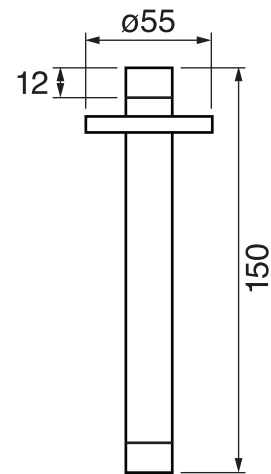

#6006

6" ceiling arm with round flange

1/2" Male NPT inlet
Sliding flange

Finish: Chrome (#99)