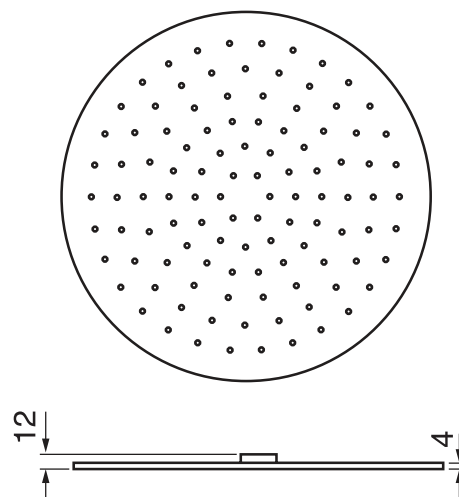

## CENTURY #60SD32C

Round Shower Design – 2 outlets  
Système de douche design rond – 2 sorties

 .99 Chrome

## #6006

6" ceiling arm with round flange

1/2" Male NPT inlet  
Sliding flange

Finish: Chrome (#99)

## #6024

10" round thin rain head

4 mm in thickness  
Easy clean nozzles  
High polished stainless steel  
2.5 GPM (9.5 L/min.)

Finish: Chrome (#99)