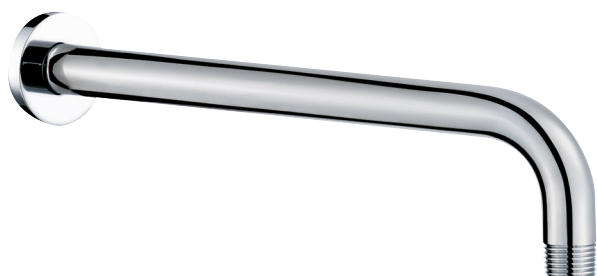

CaBano

Specs Sheet
Fiche technique

CENTURY #60SD32

Round Shower Design – 2 outlets
Système de douche design rond – 2 sorties

 .99 Chrome

#6018

18" shower arm with round flange

1/2" Male NPT inlet
Sliding flange

Finish: Chrome (#99)

#6024

10" round thin rain head

4 mm in thickness
Easy clean nozzles
High polished stainless steel
2.5 GPM (9.5 L/min.)

Finish: Chrome (#99)

#75149

Shower rail kit

Includes bar, hose and hand shower
3 position spray
Easy clean nozzles
2.5 GPM (9.5 L/min.)

Finish: Chrome (#99)

#6032

Round wall supply elbow

1/2" female inlet

Finish: Chrome (#99)