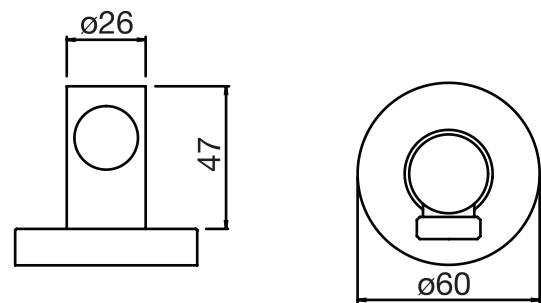

CaBano

Specs Sheet
Fiche technique

CENTURY #60SD32

Round Shower Design – 2 outlets
Système de douche design rond – 2 sorties

 .99 Chrome

#6018

18" shower arm with round flange

1/2" Male NPT inlet
Sliding flange

Finish: Chrome (#99)

#6024

10" round thin rain head

4 mm in thickness
Easy clean nozzles
High polished stainless steel
2.5 GPM (9.5 L/min.)

Finish: Chrome (#99)

#75149

Shower rail kit

Includes bar, hose and hand shower
3 position spray
Easy clean nozzles
2.5 GPM (9.5 L/min.)

Finish: Chrome (#99)

#6032

Round wall supply elbow

1/2" female inlet

Finish: Chrome (#99)