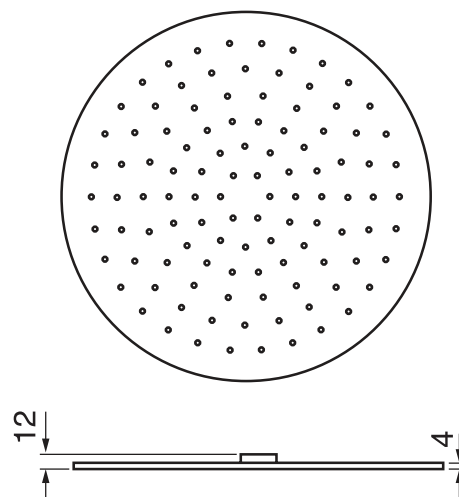

CaBano

Specs Sheet
Fiche technique

CENTURY #60SD32

Round Shower Design – 2 outlets
Système de douche design rond – 2 sorties

 .99 Chrome

#6018

18" shower arm with round flange

1/2" Male NPT inlet
Sliding flange

Finish: Chrome (#99)

#6024

10" round thin rain head

4 mm in thickness
Easy clean nozzles
High polished stainless steel
2.5 GPM (9.5 L/min.)

Finish: Chrome (#99)

#75149

Shower rail kit

Includes bar, hose and hand shower
3 position spray
Easy clean nozzles
2.5 GPM (9.5 L/min.)

Finish: Chrome (#99)

#6032

Round wall supply elbow

1/2" female inlet

Finish: Chrome (#99)