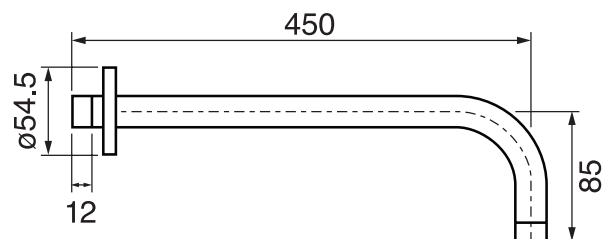

CaBano

Specs Sheet
Fiche technique

CENTURY #60SD32

Round Shower Design – 2 outlets
Système de douche design rond – 2 sorties

 .99 Chrome

#6018

18" shower arm with round flange

1/2" Male NPT inlet
Sliding flange

Finish: Chrome (#99)

#6024

10" round thin rain head

4 mm in thickness
Easy clean nozzles
High polished stainless steel
2.5 GPM (9.5 L/min.)

Finish: Chrome (#99)

#75149

Shower rail kit

Includes bar, hose and hand shower
3 position spray
Easy clean nozzles
2.5 GPM (9.5 L/min.)

Finish: Chrome (#99)

#6032

Round wall supply elbow

1/2" female inlet

Finish: Chrome (#99)