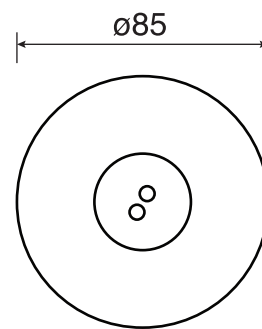

CaBano

Specs Sheet
Fiche technique

CENTURY #60SD33

Round Shower Design – 3 outlets
Système de douche design rond – 3 sorties

 .99 Chrome

#6006

6" ceiling arm with round flange

1/2" Male NPT inlet
Sliding flange

Finish: Chrome (#99)

#6027

12" round thin rain head

4 mm in thickness
Easy clean nozzles
High polished stainless steel
2.5 GPM (9.5 L/min.)

Finish: Chrome (#99)

#75149

Shower rail kit

Includes bar, hose and hand shower
3 position spray
Easy clean nozzles
2.5 GPM (9.5 L/min.)

Finish: Chrome (#99)

#6032

Round wall supply elbow

1/2" female inlet

Finish: Chrome (#99)

Spin #6146

Body spray

1.5 GPM (5.7 L/min.)