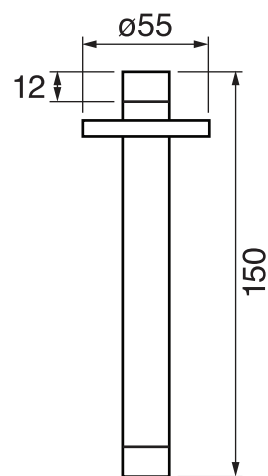

CaBano

Specs Sheet
Fiche technique

CENTURY #60SD33

Round Shower Design – 3 outlets
Système de douche design rond – 3 sorties

 .99 Chrome

#6006

6" ceiling arm with round flange

1/2" Male NPT inlet
Sliding flange

Finish: Chrome (#99)

#6027

12" round thin rain head

4 mm in thickness
Easy clean nozzles
High polished stainless steel
2.5 GPM (9.5 L/min.)

Finish: Chrome (#99)

#75149

Shower rail kit

Includes bar, hose and hand shower
3 position spray
Easy clean nozzles
2.5 GPM (9.5 L/min.)

Finish: Chrome (#99)

#6032

Round wall supply elbow

1/2" female inlet

Finish: Chrome (#99)

Spin #6146

Body spray

1.5 GPM (5.7 L/min.)