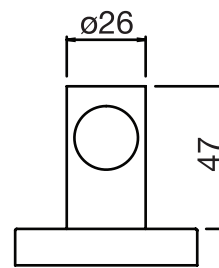

CaBano

Specs Sheet
Fiche technique

CENTURY #60SD33

Round Shower Design – 3 outlets
Système de douche design rond – 3 sorties

 .99 Chrome

#6006

6" ceiling arm with round flange

1/2" Male NPT inlet
Sliding flange

Finish: Chrome (#99)

#6027

12" round thin rain head

4 mm in thickness
Easy clean nozzles
High polished stainless steel
2.5 GPM (9.5 L/min.)

Finish: Chrome (#99)

#75149

Shower rail kit

Includes bar, hose and hand shower
3 position spray
Easy clean nozzles
2.5 GPM (9.5 L/min.)

Finish: Chrome (#99)

#6032

Round wall supply elbow

1/2" female inlet

Finish: Chrome (#99)

Spin #6146

Body spray

1.5 GPM (5.7 L/min.)