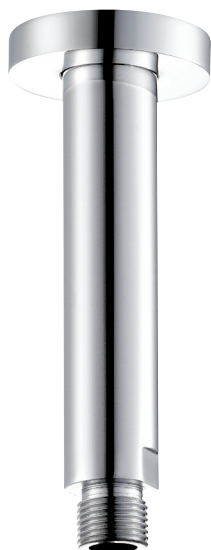

CaBano

Specs Sheet
Fiche technique

CENTURY #60SD33

Round Shower Design – 3 outlets
Système de douche design rond – 3 sorties

 .99 Chrome

#6006

6" ceiling arm with round flange

1/2" Male NPT inlet
Sliding flange

Finish: Chrome (#99)

#6027

12" round thin rain head

4 mm in thickness
Easy clean nozzles
High polished stainless steel
2.5 GPM (9.5 L/min.)

Finish: Chrome (#99)

#75149

Shower rail kit

Includes bar, hose and hand shower
3 position spray
Easy clean nozzles
2.5 GPM (9.5 L/min.)

Finish: Chrome (#99)

#6032

Round wall supply elbow

1/2" female inlet

Finish: Chrome (#99)

Spin #6146

Body spray

1.5 GPM (5.7 L/min.)

Finish: Chrome (#99)