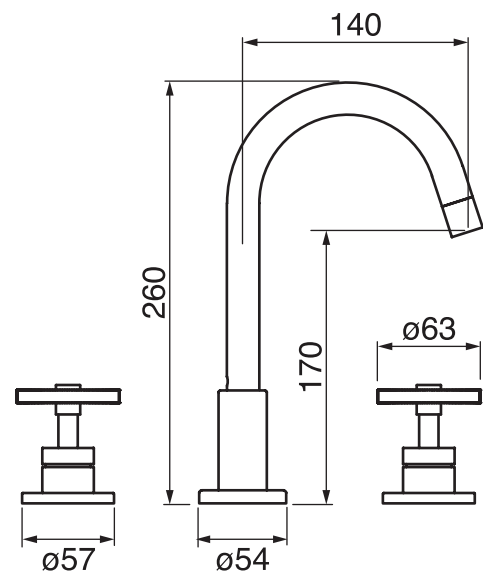

Century #63108D

Widespread basin faucet

Includes push drain
1.5 GPM (5.7 L/min.)

Finishes: Chrome (#99)
Graphite (#255)
British Gold (#535)