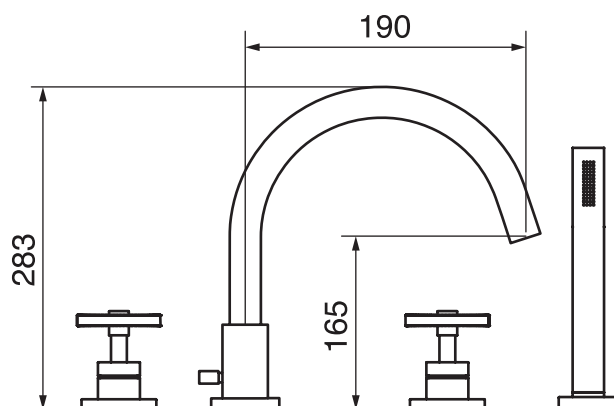

Century #63304

4 piece deck mount tub filler with spray

8 GPM (30.3 L/min.)

Finish: Chrome (#99)