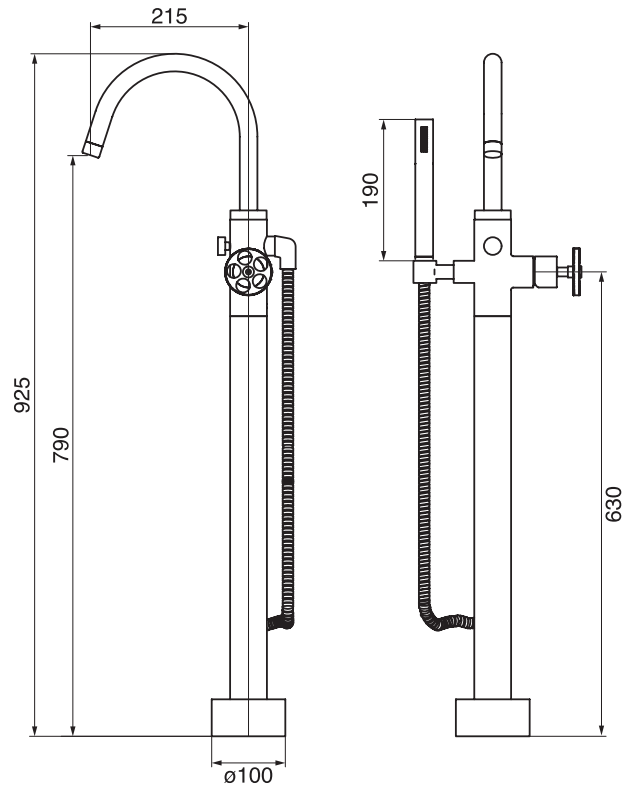

Century #63311

Floor mount tub filler with hand shower

Includes rough-in
5 GPM (18.9 L/min.)

Finishes: Chrome (#99)
Graphite (#255)
British Gold (#535)