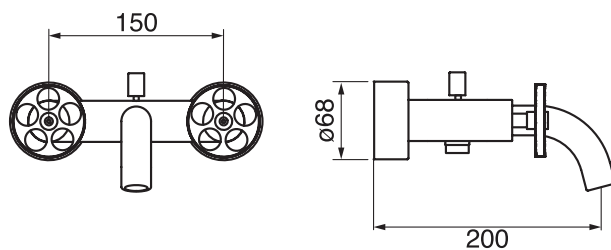

## Century #63332

Wall mount tub filler with hand shower

Hand shower on separate wall hook  
5.3 GPM (20 L/min.)

Finish: Chrome (#99)