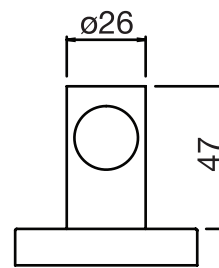

CENTURY #63SD30

Round Shower Design – 2 outlets
Système de douche design rond – 2 sorties

 .99 Chrome

 .255 Graphite

 .535 British Gold / Or cendré

#6018

18" shower arm with round flange

1/2" Male NPT inlet
Sliding flange

Finish: Chrome (#99)

#6024

10" round thin rain head

4 mm in thickness
Easy clean nozzles
High polished stainless steel
2.5 GPM (9.5 L/min.)

Finish: Chrome (#99)

#75149

Shower rail kit

Includes bar, hose and hand shower
3 position spray
Easy clean nozzles
2.5 GPM (9.5 L/min.)

Finish: Chrome (#99)

#6032

Round wall supply elbow

1/2" female inlet

Finish: Chrome (#99)