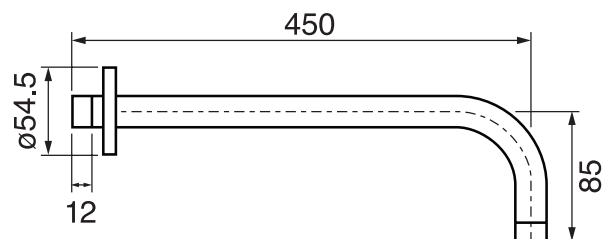

CENTURY #63SD30

Round Shower Design – 2 outlets
Système de douche design rond – 2 sorties

 .99 Chrome

 .255 Graphite

 .535 British Gold / Or cendré

#6018

18" shower arm with round flange

1/2" Male NPT inlet
Sliding flange

Finish: Chrome (#99)

#6024

10" round thin rain head

4 mm in thickness
Easy clean nozzles
High polished stainless steel
2.5 GPM (9.5 L/min.)

Finish: Chrome (#99)

#75149

Shower rail kit

Includes bar, hose and hand shower
3 position spray
Easy clean nozzles
2.5 GPM (9.5 L/min.)

Finish: Chrome (#99)

#6032

Round wall supply elbow

1/2" female inlet

Finish: Chrome (#99)