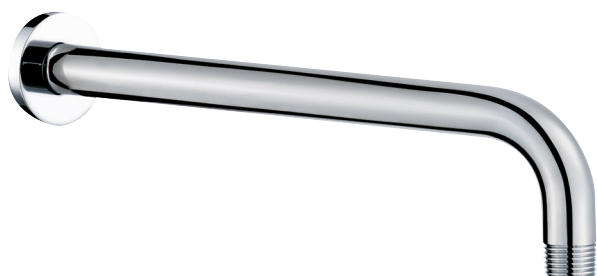

CENTURY #63SD30

Round Shower Design – 2 outlets
Système de douche design rond – 2 sorties

 .99 Chrome

 .255 Graphite

 .535 British Gold / Or cendré

#6018

18" shower arm with round flange

1/2" Male NPT inlet
Sliding flange

Finish: Chrome (#99)

#6024

10" round thin rain head

4 mm in thickness
Easy clean nozzles
High polished stainless steel
2.5 GPM (9.5 L/min.)

Finish: Chrome (#99)

#75149

Shower rail kit

Includes bar, hose and hand shower
3 position spray
Easy clean nozzles
2.5 GPM (9.5 L/min.)

Finish: Chrome (#99)

#6032

Round wall supply elbow

1/2" female inlet

Finish: Chrome (#99)