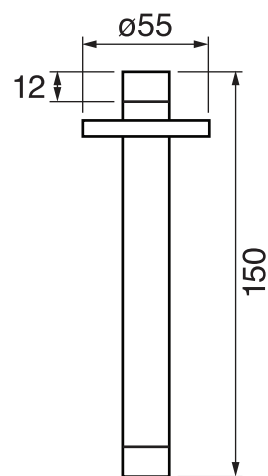

CaBano

Specs Sheet
Fiche technique

CENTURY #63SD31C

Round Shower Design – 3 outlets
Système de douche design rond – 3 sorties

 .99 Chrome

#6006

6" ceiling arm with round flange

1/2" Male NPT inlet
Sliding flange

Finish: Chrome (#99)

#6024

10" round thin rain head

4 mm in thickness
Easy clean nozzles
High polished stainless steel
2.5 GPM (9.5 L/min.)

Finish: Chrome (#99)

#75149

Shower rail kit

Includes bar, hose and hand shower
3 position spray
Easy clean nozzles
2.5 GPM (9.5 L/min.)

Finish: Chrome (#99)

#6032

Round wall supply elbow

1/2" female inlet

Finish: Chrome (#99)

Emotion #6046

Round flush mount body spray

Directional head
Easy clean nozzles
1.5 GPM (5.7 L/min.)