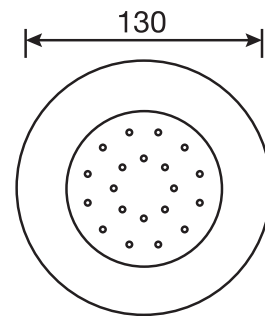

CaBano

Specs Sheet
Fiche technique

CENTURY #63SD31C

Round Shower Design – 3 outlets
Système de douche design rond – 3 sorties

 .99 Chrome

#6006

6" ceiling arm with round flange

1/2" Male NPT inlet
Sliding flange

Finish: Chrome (#99)

#6024

10" round thin rain head

4 mm in thickness
Easy clean nozzles
High polished stainless steel
2.5 GPM (9.5 L/min.)

Finish: Chrome (#99)

#75149

Shower rail kit

Includes bar, hose and hand shower
3 position spray
Easy clean nozzles
2.5 GPM (9.5 L/min.)

Finish: Chrome (#99)

#6032

Round wall supply elbow

1/2" female inlet

Finish: Chrome (#99)

Emotion #6046

Round flush mount body spray

Directional head
Easy clean nozzles
1.5 GPM (5.7 L/min.)