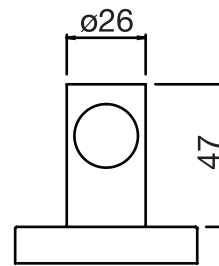

CaBano

Specs Sheet
Fiche technique

CENTURY #63SD31C

Round Shower Design – 3 outlets
Système de douche design rond – 3 sorties

 .99 Chrome

#6006

6" ceiling arm with round flange

1/2" Male NPT inlet
Sliding flange

Finish: Chrome (#99)

#6024

10" round thin rain head

4 mm in thickness
Easy clean nozzles
High polished stainless steel
2.5 GPM (9.5 L/min.)

Finish: Chrome (#99)

#75149

Shower rail kit

Includes bar, hose and hand shower
3 position spray
Easy clean nozzles
2.5 GPM (9.5 L/min.)

Finish: Chrome (#99)

#6032

Round wall supply elbow

1/2" female inlet

Finish: Chrome (#99)

Emotion #6046

Round flush mount body spray

Directional head
Easy clean nozzles
1.5 GPM (5.7 L/min.)