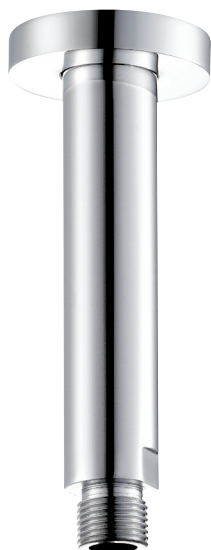

CaBano

Specs Sheet
Fiche technique

CENTURY #63SD31C

Round Shower Design – 3 outlets
Système de douche design rond – 3 sorties

 .99 Chrome

#6006

6" ceiling arm with round flange

1/2" Male NPT inlet
Sliding flange

Finish: Chrome (#99)

#6024

10" round thin rain head

4 mm in thickness
Easy clean nozzles
High polished stainless steel
2.5 GPM (9.5 L/min.)

Finish: Chrome (#99)

#75149

Shower rail kit

Includes bar, hose and hand shower
3 position spray
Easy clean nozzles
2.5 GPM (9.5 L/min.)

Finish: Chrome (#99)

#6032

Round wall supply elbow

1/2" female inlet

Finish: Chrome (#99)

Emotion #6046

Round flush mount body spray

Directional head
Easy clean nozzles
1.5 GPM (5.7 L/min.)

Finish: Chrome (#99)