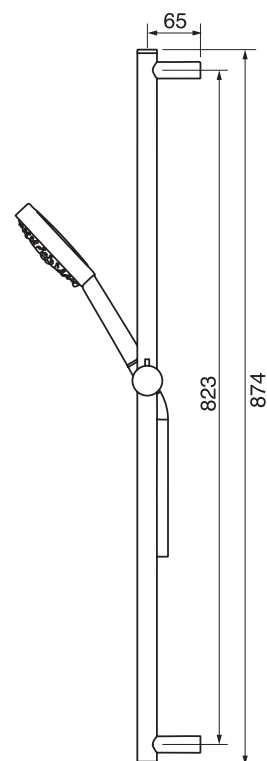

## #6018

18" shower arm with round flange

1/2" Male NPT inlet  
Sliding flange

Finish: Chrome (#99)

## #6024

10" round thin rain head

4 mm in thickness  
Easy clean nozzles  
High polished stainless steel  
2.5 GPM (9.5 L/min.)

Finish: Chrome (#99)

## #75149

Shower rail kit

Includes bar, hose and hand shower  
3 position spray  
Easy clean nozzles  
2.5 GPM (9.5 L/min.)

Finish: Chrome (#99)

## #6032

Round wall supply elbow

1/2" female inlet

Finish: Chrome (#99)