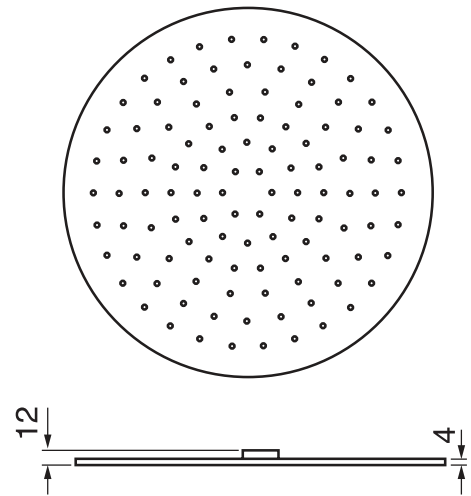

## #6018

18" shower arm with round flange

1/2" Male NPT inlet  
Sliding flange

Finish: Chrome (#99)

## #6024

10" round thin rain head

4 mm in thickness  
Easy clean nozzles  
High polished stainless steel  
2.5 GPM (9.5 L/min.)

Finish: Chrome (#99)