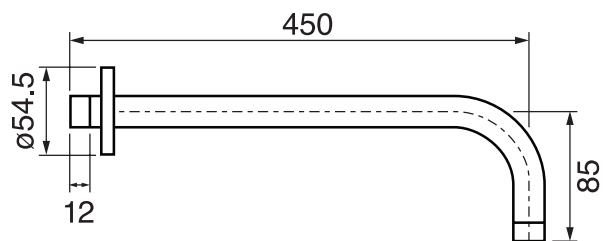

## CENTURY #63SD31

Round Shower Design – 3 outlets  
Système de douche design rond – 3 sorties

 .99 Chrome

## #6018

18" shower arm with round flange

1/2" Male NPT inlet  
Sliding flange

Finish: Chrome (#99)

## #6024

10" round thin rain head

4 mm in thickness  
Easy clean nozzles  
High polished stainless steel  
2.5 GPM (9.5 L/min.)

Finish: Chrome (#99)