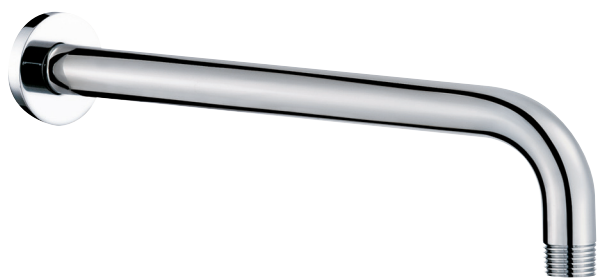

## CENTURY #63SD31

Round Shower Design – 3 outlets  
Système de douche design rond – 3 sorties

 .99 Chrome

## #6018

18" shower arm with round flange

1/2" Male NPT inlet  
Sliding flange

Finish: Chrome (#99)

## #6024

10" round thin rain head

4 mm in thickness  
Easy clean nozzles  
High polished stainless steel  
2.5 GPM (9.5 L/min.)

Finish: Chrome (#99)

## #6032

Round wall supply elbow

1/2" female inlet

Finish: Chrome (#99)