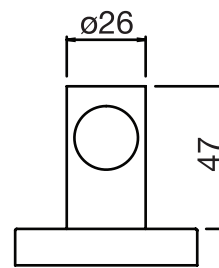

CaBano

Specs Sheet
Fiche technique

CENTURY #63SD33

Round Shower Design – 3 outlets
Système de douche design rond – 3 sorties

 .99 Chrome

#6006

6" ceiling arm with round flange

1/2" Male NPT inlet
Sliding flange

Finish: Chrome (#99)

#6027

12" round thin rain head

4 mm in thickness
Easy clean nozzles
High polished stainless steel
2.5 GPM (9.5 L/min.)

Finish: Chrome (#99)

#75149

Shower rail kit

Includes bar, hose and hand shower
3 position spray
Easy clean nozzles
2.5 GPM (9.5 L/min.)

Finish: Chrome (#99)

#6032

Round wall supply elbow

1/2" female inlet

Finish: Chrome (#99)

Spin #6146

Body spray

1.5 GPM (5.7 L/min.)