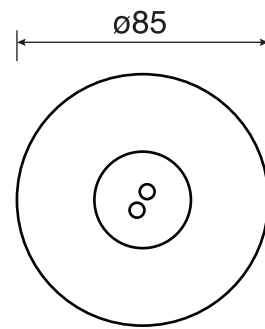

CaBano

Specs Sheet
Fiche technique

CENTURY #63SD33

Round Shower Design – 3 outlets
Système de douche design rond – 3 sorties

 .99 Chrome

#6006

6" ceiling arm with round flange

1/2" Male NPT inlet
Sliding flange

Finish: Chrome (#99)

#6027

12" round thin rain head

4 mm in thickness
Easy clean nozzles
High polished stainless steel
2.5 GPM (9.5 L/min.)

Finish: Chrome (#99)

#75149

Shower rail kit

Includes bar, hose and hand shower
3 position spray
Easy clean nozzles
2.5 GPM (9.5 L/min.)

Finish: Chrome (#99)

#6032

Round wall supply elbow

1/2" female inlet

Finish: Chrome (#99)

Spin #6146

Body spray

1.5 GPM (5.7 L/min.)