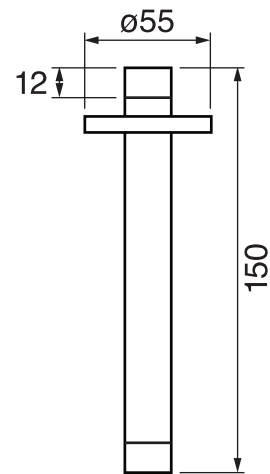

CaBano

Specs Sheet
Fiche technique

CENTURY #63SD33

Round Shower Design – 3 outlets
Système de douche design rond – 3 sorties

 .99 Chrome

#6006

6" ceiling arm with round flange

1/2" Male NPT inlet
Sliding flange

Finish: Chrome (#99)

#6027

12" round thin rain head

4 mm in thickness
Easy clean nozzles
High polished stainless steel
2.5 GPM (9.5 L/min.)

Finish: Chrome (#99)

#75149

Shower rail kit

Includes bar, hose and hand shower
3 position spray
Easy clean nozzles
2.5 GPM (9.5 L/min.)

Finish: Chrome (#99)

#6032

Round wall supply elbow

1/2" female inlet

Finish: Chrome (#99)

Spin #6146

Body spray

1.5 GPM (5.7 L/min.)